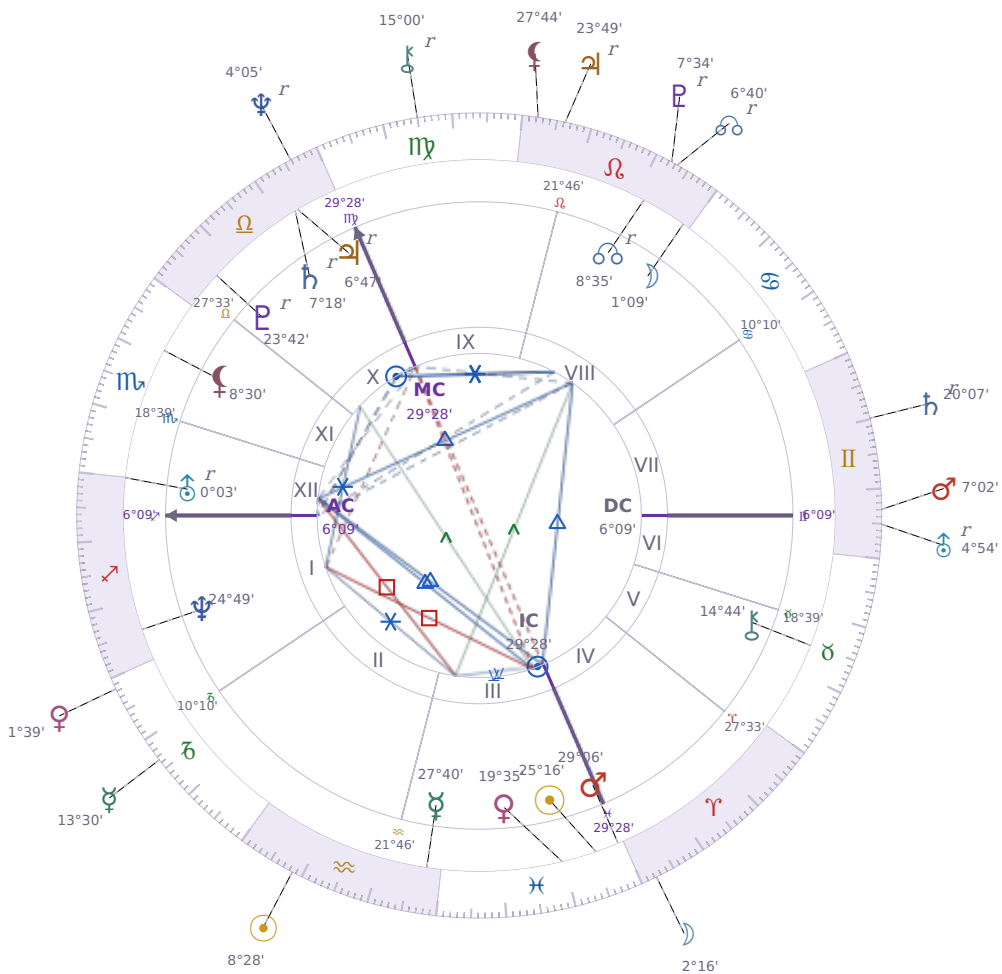

DAILY HOROSCOPE

Péter Magyar

Hungarian politician

♋ Pisces March 16, 1981 00:08 Budapest

Saturday, 29 January 1944

TRANSITS FOR TODAY

☉ Sun	in ♒ Aquarius	8°28'18"
☾ Moon	in ♈ Aries	2°16'33"
☿ Mercury	in ♐ Capricorn	13°30'56"
♀ Venus	in ♐ Capricorn	1°39'43"
♂ Mars	in ♊ Gemini	7°02'13"
♃ Jupiter	in ♌ Leo Rx	23°49'11"
♄ Saturn	in ♊ Gemini Rx	20°07'53"

♅ Uranus	in ♊ Gemini Rx	4°54'39"
♆ Neptune	in ♎ Libra Rx	4°05'48"
♇ Pluto	in ♌ Leo Rx	7°34'24"
♁ Chiron	in ♍ Virgo Rx	15°00'42"
♊ NNode	in ♌ Leo Rx	6°40'31"
♁ Lilith	in ♌ Leo	27°44'26"

NATAL PLANETS

☉ Sun	in ♋ Pisces	25°16'52"	III
☾ Moon	in ♌ Leo	1°09'49"	VIII
☿ Mercury	in ♒ Aquarius	27°40'15"	III
♀ Venus	in ♋ Pisces	19°35'59"	III
♂ Mars	in ♋ Pisces	29°06'26"	III
♃ Jupiter	in ♎ Libra	6°47'55"	X Rx
♄ Saturn	in ♎ Libra	7°18'13"	X Rx
♅ Uranus	in ♐ Sagittarius	0°03'33"	XII Rx
♆ Neptune	in ♐ Sagittarius	24°49'23"	I
♇ Pluto	in ♎ Libra	23°42'49"	X Rx
♁ Chiron	in ♉ Taurus	14°44'49"	V
♊ North Node	in ♌ Leo	8°35'49"	VIII Rx
♁ Lilith	in ♏ Scorpio	8°30'15"	XI

♊ NNode * Sextile ♄ natal Saturn ★

You find it easier right now to **follow through on commitments without getting sidetracked**, whether at work or in your personal projects. The practical support from *Saturn* meeting the direction of the *North Node* means you can actually stick to a plan instead of abandoning it halfway. Over the coming weeks, this steadiness helps you build real credibility with people who matter to you.

Saturday · ♄ Saturn

Colors: Violet

Stone: Obsidian

Number: 8