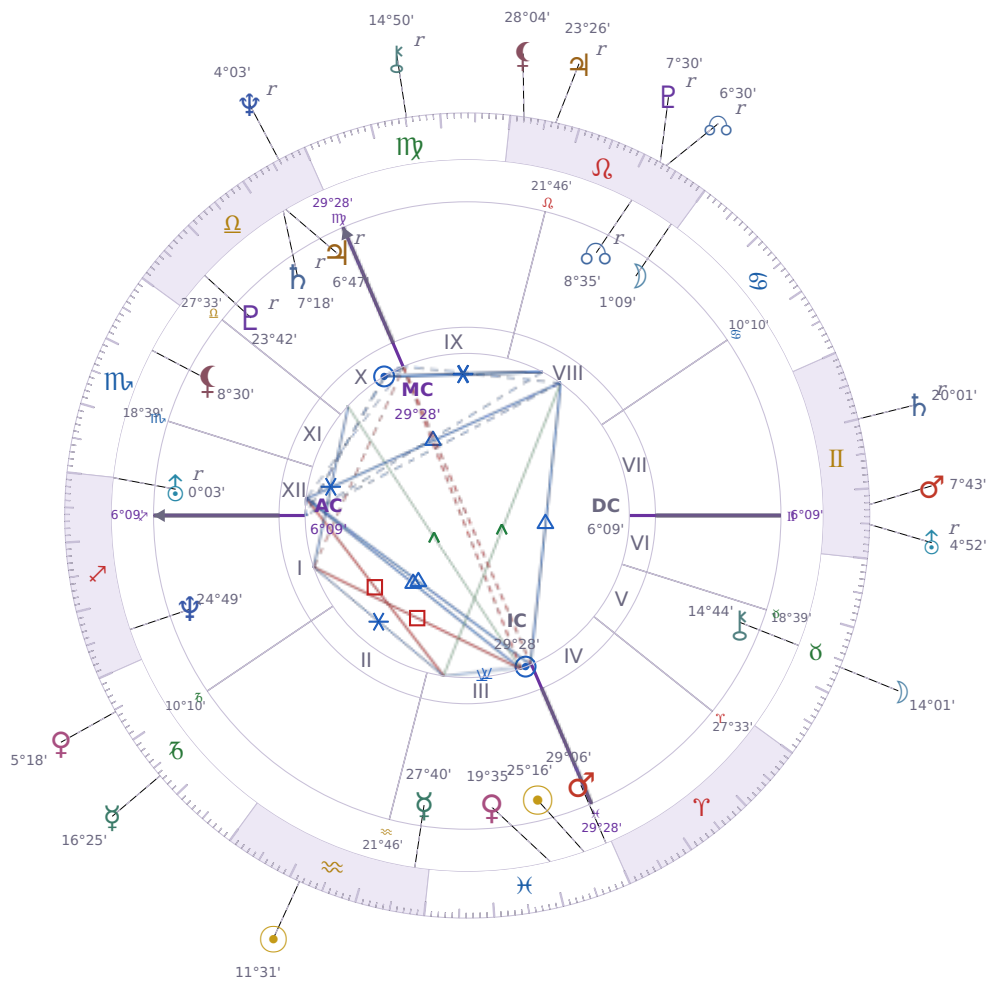

DAILY HOROSCOPE

Péter Magyar

Hungarian politician

♋ Pisces March 16, 1981 00:08 Budapest

Tuesday, 1 February 1944

TRANSITS FOR TODAY

☉ Sun	in ♒ Aquarius	11°31'05"
☾ Moon	in ♉ Taurus	14°01'13"
☿ Mercury	in ♐ Capricorn	16°25'31"
♀ Venus	in ♐ Capricorn	5°18'44"
♂ Mars	in ♊ Gemini	7°43'09"
♃ Jupiter	in ♌ Leo Rx	23°26'33"
♄ Saturn	in ♊ Gemini Rx	20°01'07"