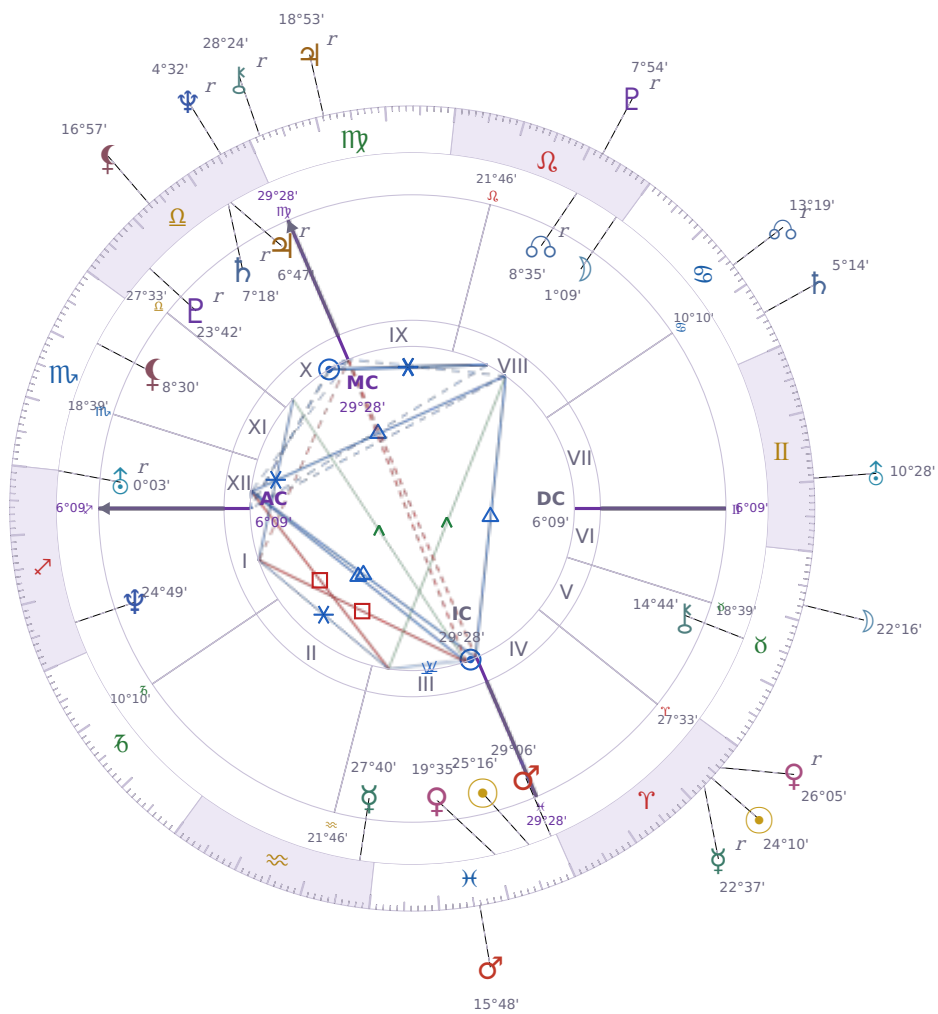

DAILY HOROSCOPE

Péter Magyar

Hungarian politician

♋ Pisces March 16, 1981 00:08 Budapest

Saturday, 14 April 1945

TRANSITS FOR TODAY

☉ Sun	in ♈ Aries	24°10'13"
☾ Moon	in ♉ Taurus	22°16'48"
☿ Mercury	in ♈ Aries Rx	22°37'44"
♀ Venus	in ♈ Aries Rx	26°05'45"
♂ Mars	in ♋ Pisces	15°48'51"
♃ Jupiter	in ♍ Virgo Rx	18°53'12"
♄ Saturn	in ♋ Cancer	5°14'30"

♅ Uranus	in ♊ Gemini	10°28'54"
♆ Neptune	in ♎ Libra Rx	4°32'42"
♇ Pluto	in ♌ Leo Rx	7°54'55"
♁ Chiron	in ♍ Virgo Rx	28°24'44"
♊ NNode	in ♋ Cancer Rx	13°19'16"
♁ Lilith	in ♎ Libra	16°57'38"

NATAL PLANETS