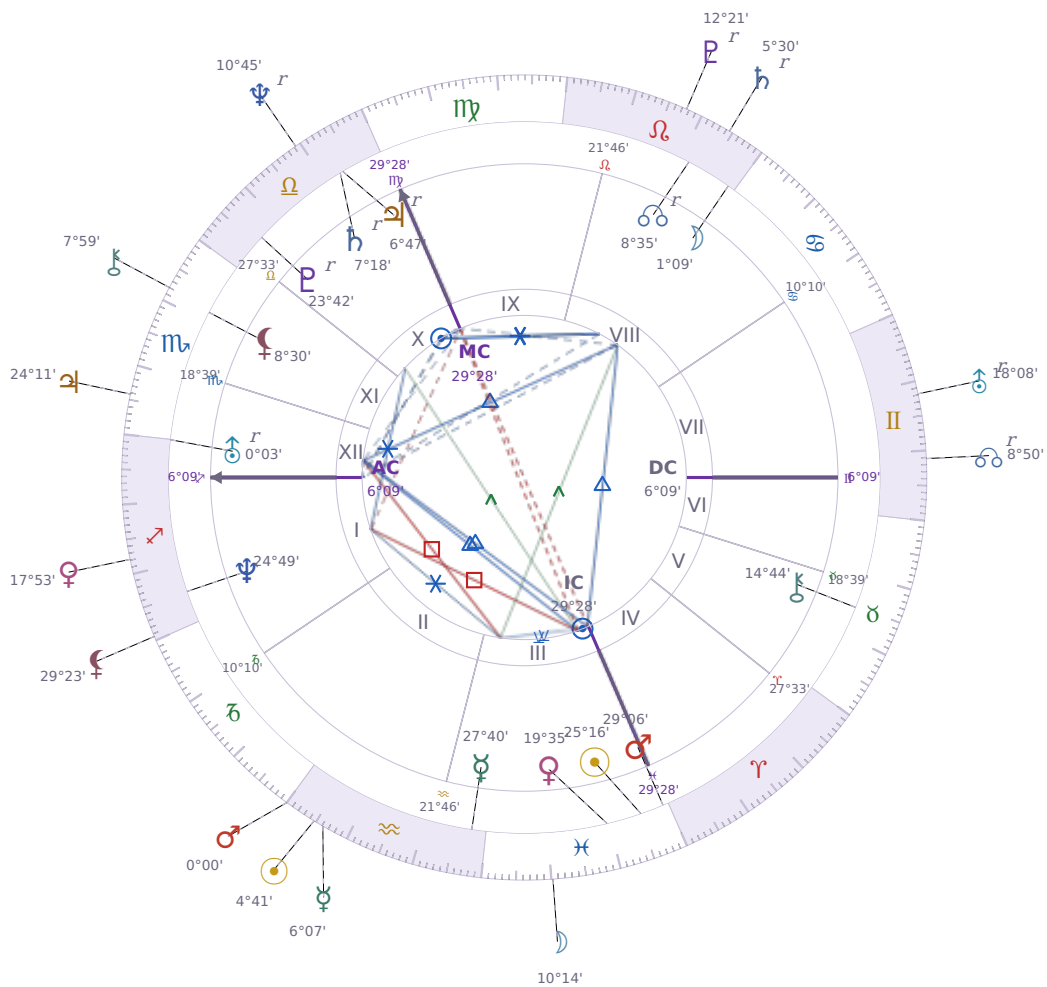

DAILY HOROSCOPE

Péter Magyar

Hungarian politician

♋ Pisces March 16, 1981 00:08 Budapest

Saturday, 25 January 1947

TRANSITS FOR TODAY

☉ Sun	in ♒ Aquarius	4°41'03"
☾ Moon	in ♋ Pisces	10°14'30"
☿ Mercury	in ♒ Aquarius	6°07'42"
♀ Venus	in ♐ Sagittarius	17°53'09"
♂ Mars	in ♒ Aquarius	0°00'30"
♃ Jupiter	in ♏ Scorpio	24°11'23"
♄ Saturn	in ♌ Leo Rx	5°30'00"

♅ Uranus	in ♊ Gemini Rx	18°08'44"
♆ Neptune	in ♎ Libra Rx	10°45'34"
♇ Pluto	in ♌ Leo Rx	12°21'56"
♁ Chiron	in ♏ Scorpio	7°59'19"
♊ NNode	in ♊ Gemini Rx	8°50'57"
♁ Lilith	in ♐ Sagittarius	29°23'40"

NATAL PLANETS

Saturday · ♄ Saturn

Colors: Violet

Stone: Obsidian

Number: 8