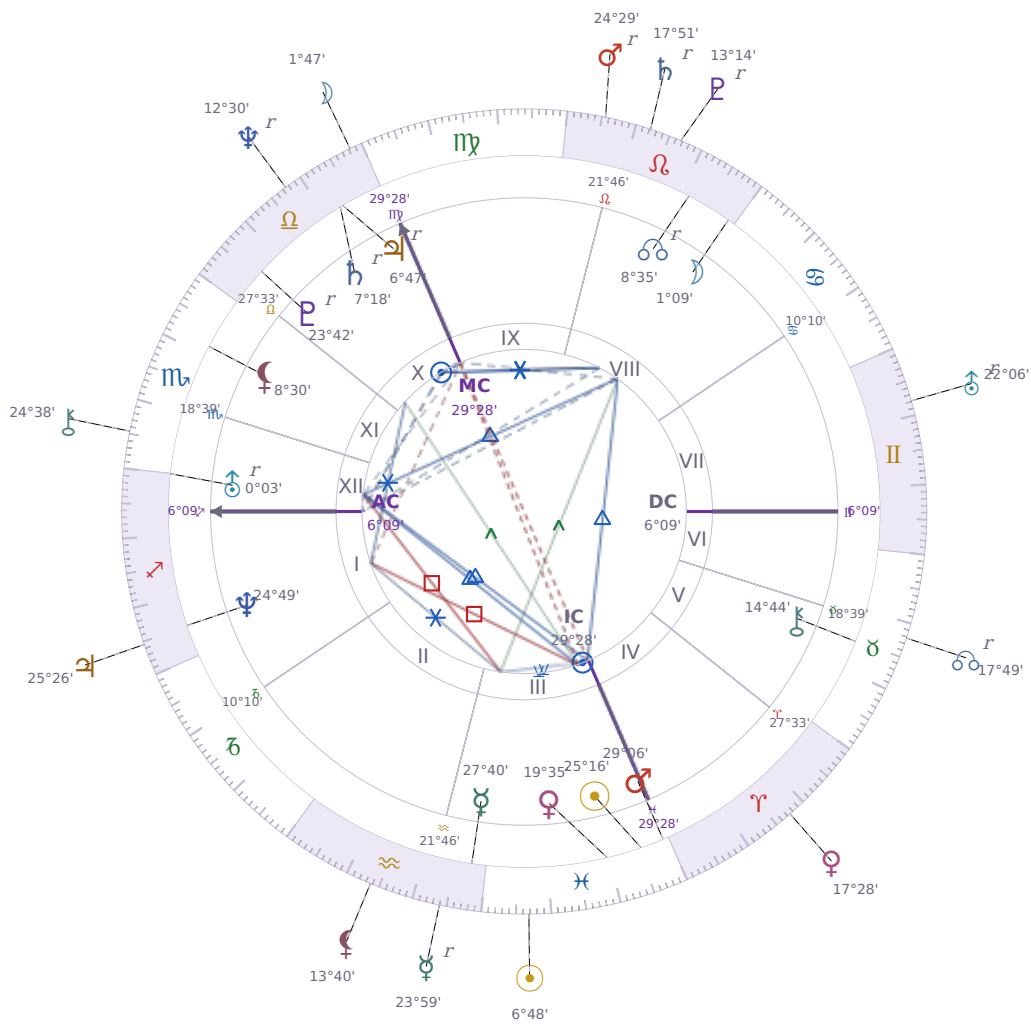

DAILY HOROSCOPE

Péter Magyar

Hungarian politician

♋ Pisces March 16, 1981 00:08 Budapest

Thursday, 26 February 1948

TRANSITS FOR TODAY

☉ Sun	in ♋ Pisces	6°48'35"
☾ Moon	in ♎ Libra	1°47'39"
☿ Mercury	in ♒ Aquarius Rx	23°59'03"
♀ Venus	in ♈ Aries	17°28'20"
♂ Mars	in ♌ Leo Rx	24°29'40"
♃ Jupiter	in ♐ Sagittarius	25°26'03"
♄ Saturn	in ♌ Leo Rx	17°51'58"

♅ Uranus	in	♊ Gemini Rx	22°06'52"
♆ Neptune	in	♎ Libra Rx	12°30'47"
♇ Pluto	in	♌ Leo Rx	13°14'55"
♁ Chiron	in	♏ Scorpio	24°38'04"
♁ NNode	in	♉ Taurus Rx	17°49'39"
♁ Lilith	in	♈ Aquarius	13°40'56"

NATAL PLANETS