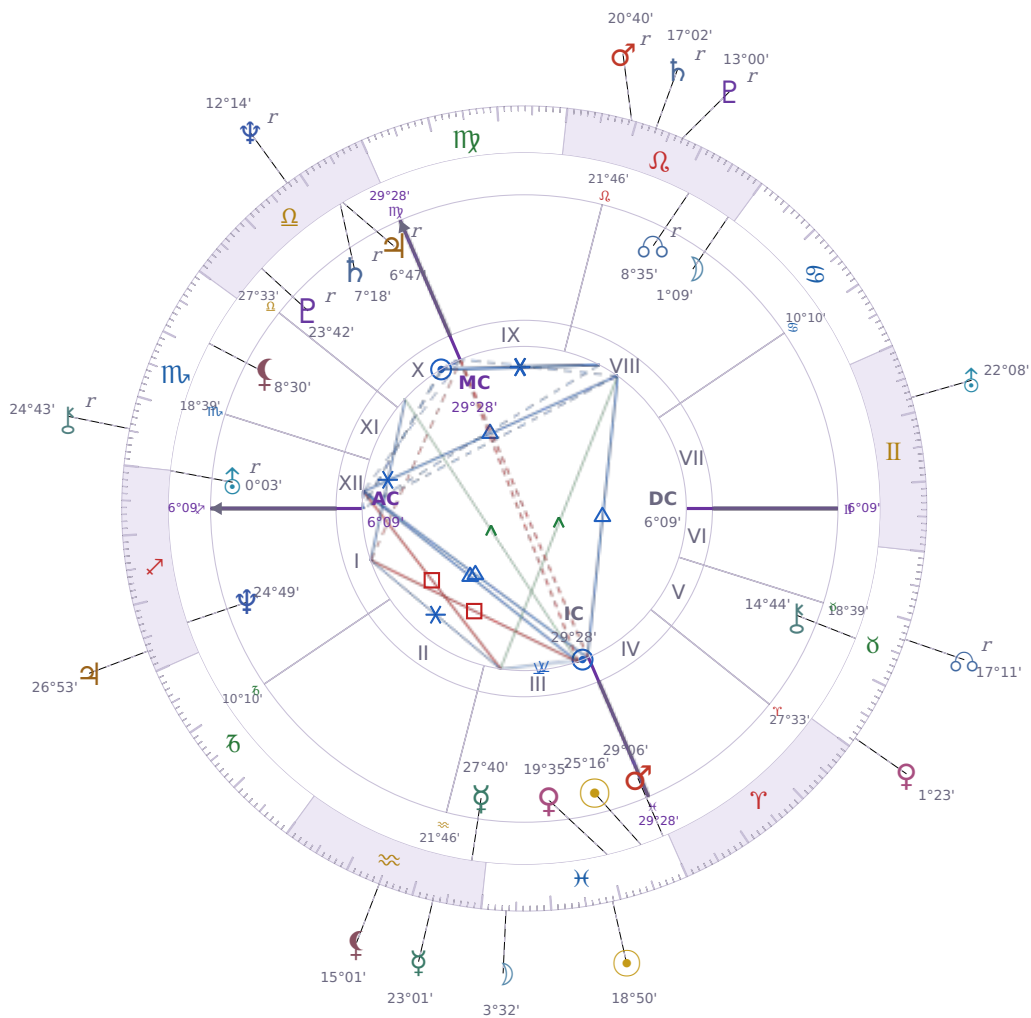

DAILY HOROSCOPE

## Péter Magyar

Hungarian politician

♋ Pisces March 16, 1981 00:08 Budapest

**Tuesday, 9 March 1948**