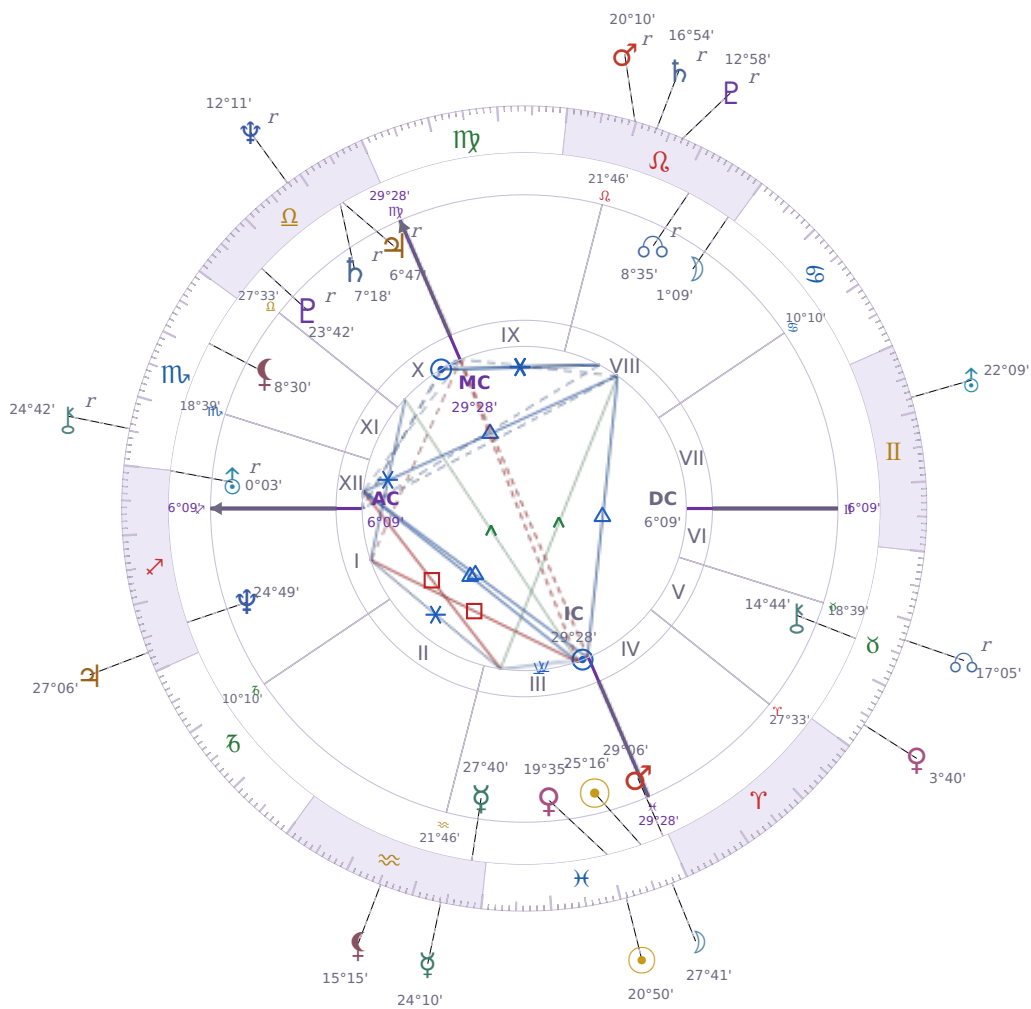

DAILY HOROSCOPE

Péter Magyar

Hungarian politician

♋ Pisces March 16, 1981 00:08 Budapest

Thursday, 11 March 1948

TRANSITS FOR TODAY

☉ Sun	in ♋ Pisces	20°50'03"
☾ Moon	in ♋ Pisces	27°41'16"
☿ Mercury	in ♒ Aquarius	24°10'47"
♀ Venus	in ♉ Taurus	3°40'10"
♂ Mars	in ♌ Leo Rx	20°10'45"
♃ Jupiter	in ♏ Sagittarius	27°06'10"
♄ Saturn	in ♌ Leo Rx	16°54'54"

♅ Uranus	in ♊ Gemini	22°09'48"
♆ Neptune	in ♎ Libra Rx	12°11'17"
♇ Pluto	in ♌ Leo Rx	12°58'20"
♁ Chiron	in ♏ Scorpio Rx	24°42'55"
♁ NNode	in ♉ Taurus Rx	17°05'09"
♁ Lilith	in ♒ Aquarius	15°15'04"

NATAL PLANETS