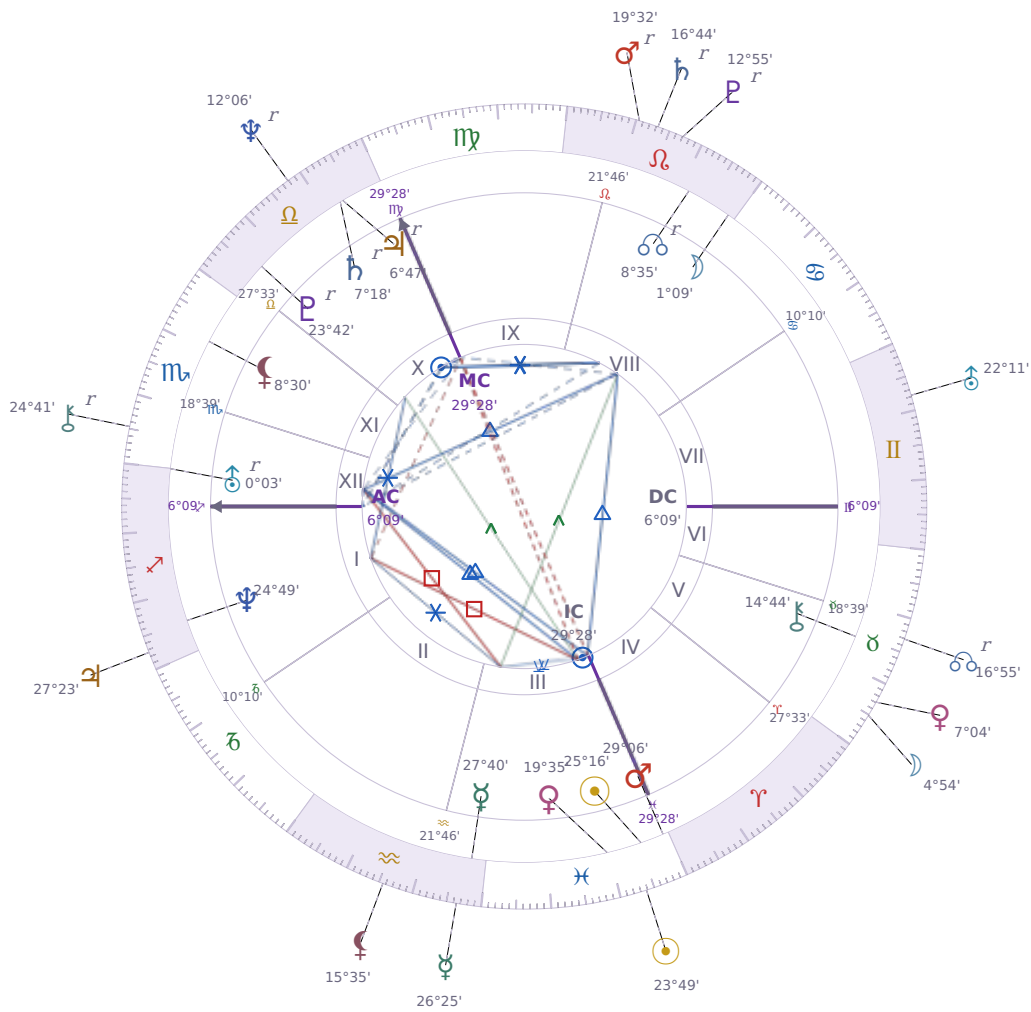

DAILY HOROSCOPE

Péter Magyar

Hungarian politician

♋ Pisces March 16, 1981 00:08 Budapest

Sunday, 14 March 1948

TRANSITS FOR TODAY

☉ Sun	in ♋ Pisces	23°49'36"
☾ Moon	in ♉ Taurus	4°54'30"
☿ Mercury	in ♒ Aquarius	26°25'03"
♀ Venus	in ♉ Taurus	7°04'24"
♂ Mars	in ♌ Leo Rx	19°32'25"
♃ Jupiter	in ♏ Sagittarius	27°23'49"
♄ Saturn	in ♌ Leo Rx	16°44'26"

♅ Uranus	in	♊ Gemini	22°11'48"
♆ Neptune	in	♎ Libra Rx	12°06'41"
♇ Pluto	in	♌ Leo Rx	12°55'12"
♁ Chiron	in	♏ Scorpio Rx	24°41'08"
♁ NNode	in	♉ Taurus Rx	16°55'37"
♁ Lilith	in	♈ Aquarius	15°35'14"

NATAL PLANETS

★ = natal resonance — this transit echoes your birth chart, amplifying its influence

LUNAR DAY

Moon in ♉ Taurus · Day 4 / 30 · New Moon

The pace slows considerably during this transit as comfort and familiar surroundings take priority over efficiency. Resistance to change hardens, and any disruption to routine tends to provoke stubborn pushback.