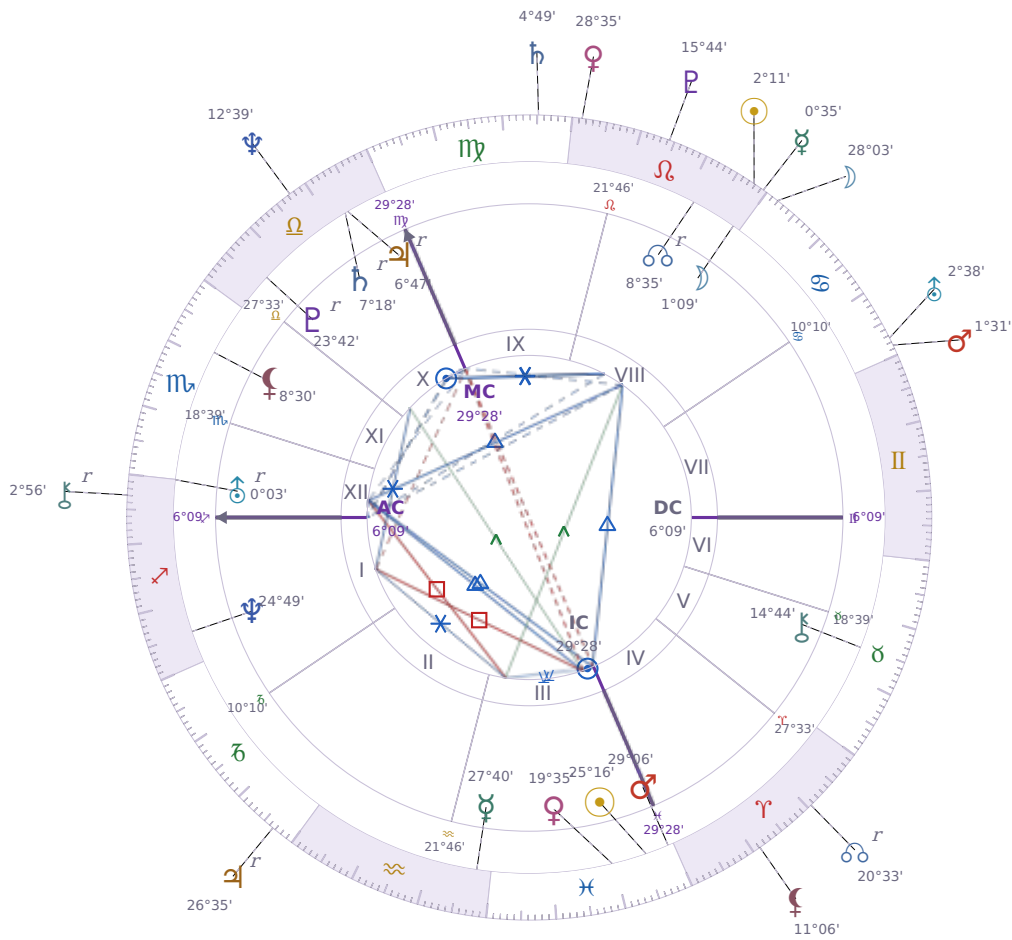

DAILY HOROSCOPE

**Péter Magyar**

Hungarian politician

♋ Pisces March 16, 1981 00:08 Budapest

**Monday, 25 July 1949**

**TRANSITS FOR TODAY**

☉ Sun	in ♌ Leo	2°11'31"
☾ Moon	in ♋ Cancer	28°03'25"
☿ Mercury	in ♌ Leo	0°35'21"
♀ Venus	in ♌ Leo	28°35'58"
♂ Mars	in ♋ Cancer	1°31'05"
♃ Jupiter	in ♐ Capricorn <b>Rx</b>	26°35'46"
♄ Saturn	in ♍ Virgo	4°49'53"

♅ Uranus	in ♋ Cancer	2°38'45"
♆ Neptune	in ♎ Libra	12°39'41"
♇ Pluto	in ♌ Leo	15°44'29"
♁ Chiron	in ♐ Sagittarius Rx	2°56'05"
♁ NNode	in ♈ Aries Rx	20°33'29"
♁ Lilith	in ♈ Aries	11°06'40"

## NATAL PLANETS

☉ Sun	in ♋ Pisces	25°16'52"	III
☾ Moon	in ♌ Leo	1°09'49"	VIII
☿ Mercury	in ♒ Aquarius	27°40'15"	III
♀ Venus	in ♋ Pisces	19°35'59"	III
♂ Mars	in ♋ Pisces	29°06'26"	III
♃ Jupiter	in ♎ Libra	6°47'55"	X Rx
♄ Saturn	in ♎ Libra	7°18'13"	X Rx
♅ Uranus	in ♐ Sagittarius	0°03'33"	XII Rx
♆ Neptune	in ♐ Sagittarius	24°49'23"	I
♇ Pluto	in ♎ Libra	23°42'49"	X Rx
♁ Chiron	in ♉ Taurus	14°44'49"	V
♁ North Node	in ♌ Leo	8°35'49"	VIII Rx
♁ Lilith	in ♏ Scorpio	8°30'15"	XI