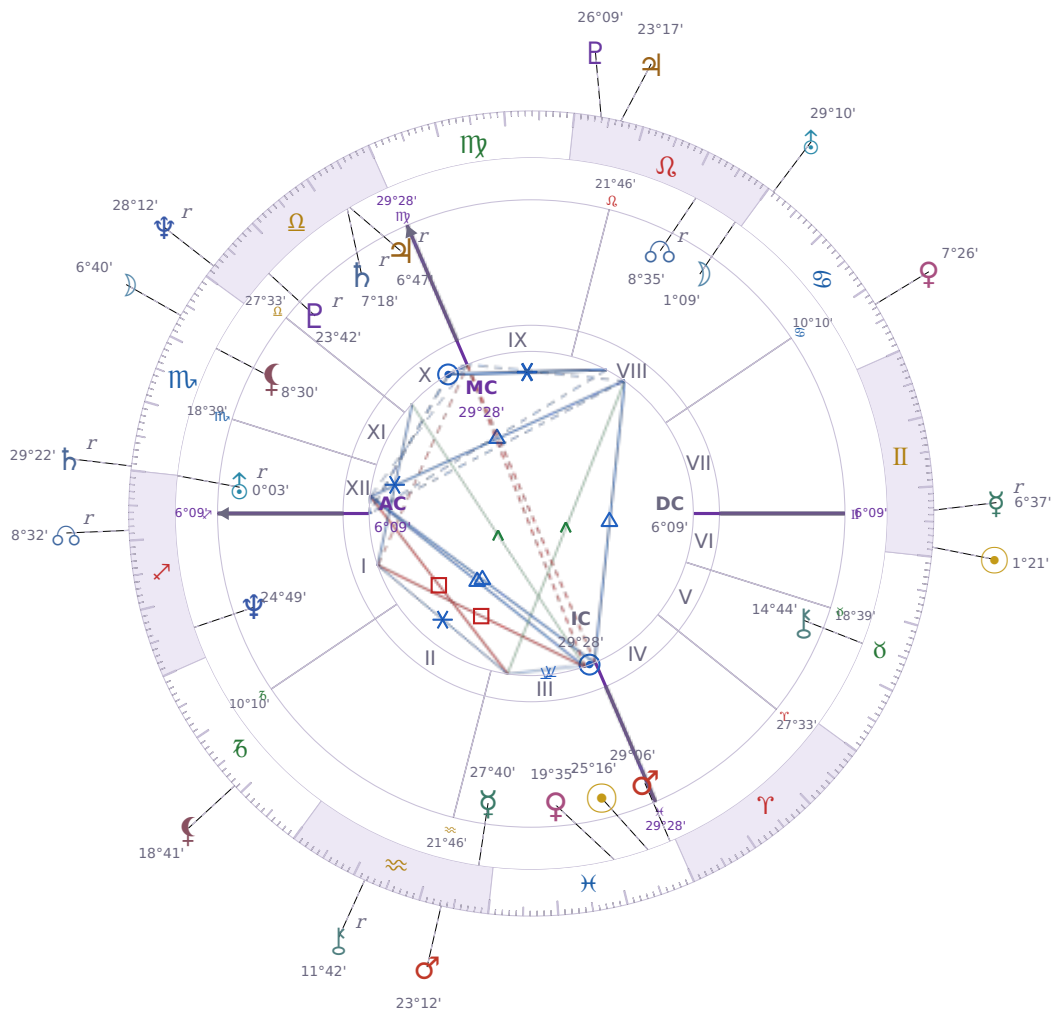

DAILY HOROSCOPE

Péter Magyar

Hungarian politician

♊ Pisces March 16, 1981 00:08 Budapest

Tuesday, 22 May 1956

TRANSITS FOR TODAY

☉ Sun	in ♊ Gemini	1°21'12"
☾ Moon	in ♏ Scorpio	6°40'33"
☿ Mercury	in ♊ Gemini Rx	6°37'53"
♀ Venus	in ♋ Cancer	7°26'56"
♂ Mars	in ♒ Aquarius	23°12'37"
♃ Jupiter	in ♌ Leo	23°17'05"
♄ Saturn	in ♏ Scorpio Rx	29°22'45"