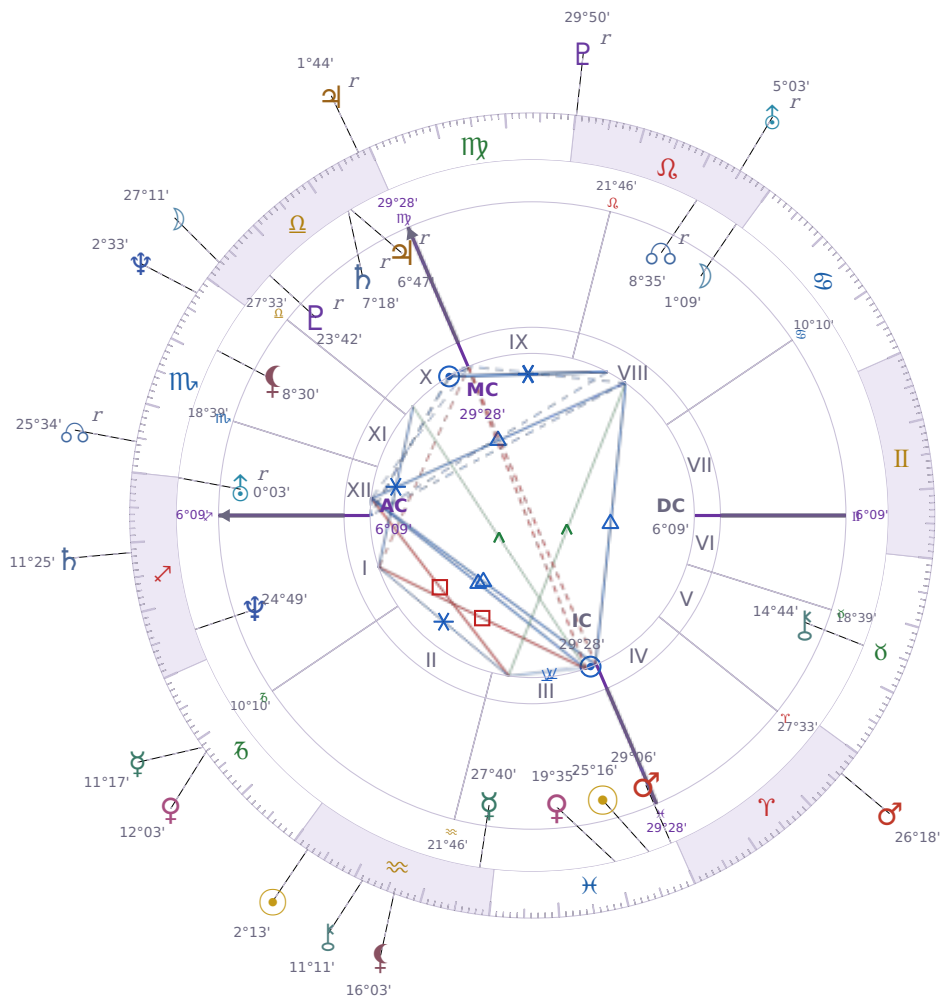

DAILY HOROSCOPE

Péter Magyar

Hungarian politician

♋ Pisces March 16, 1981 00:08 Budapest

Tuesday, 22 January 1957

TRANSITS FOR TODAY

☉ Sun	in ♒ Aquarius	2°13'10"
☾ Moon	in ♎ Libra	27°11'33"
☿ Mercury	in ♐ Capricorn	11°17'18"
♀ Venus	in ♐ Capricorn	12°03'43"
♂ Mars	in ♈ Aries	26°18'47"
♃ Jupiter	in ♎ Libra Rx	1°44'23"
♄ Saturn	in ♏ Sagittarius	11°25'33"

♅ Uranus	in ♌ Leo Rx	5°03'44"
♆ Neptune	in ♏ Scorpio	2°33'48"
♇ Pluto	in ♌ Leo Rx	29°50'55"
♁ Chiron	in ♒ Aquarius	11°11'47"
♁ NNode	in ♏ Scorpio Rx	25°34'34"
♁ Lilith	in ♒ Aquarius	16°03'55"

NATAL PLANETS