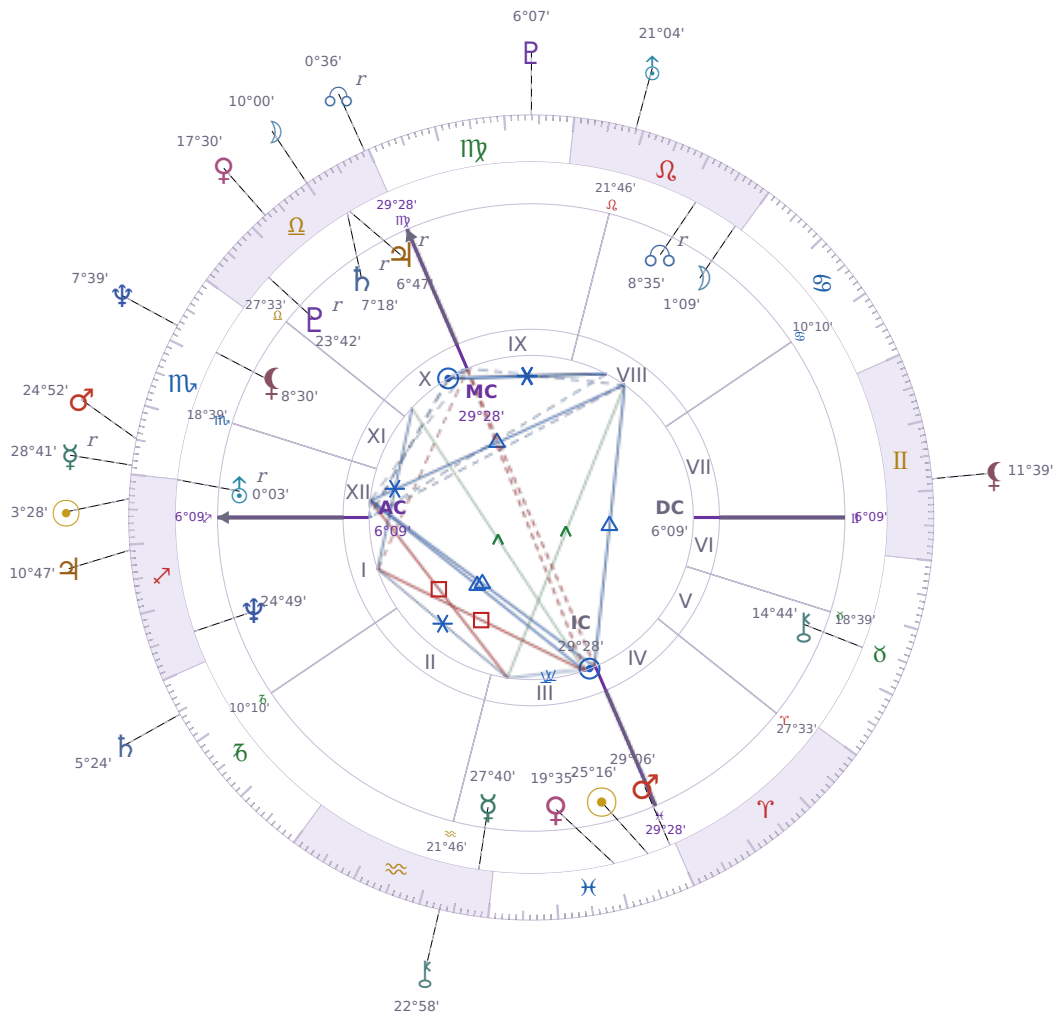

DAILY HOROSCOPE

## Péter Magyar

Hungarian politician

♋ Pisces March 16, 1981 00:08 Budapest

**Thursday, 26 November 1959**