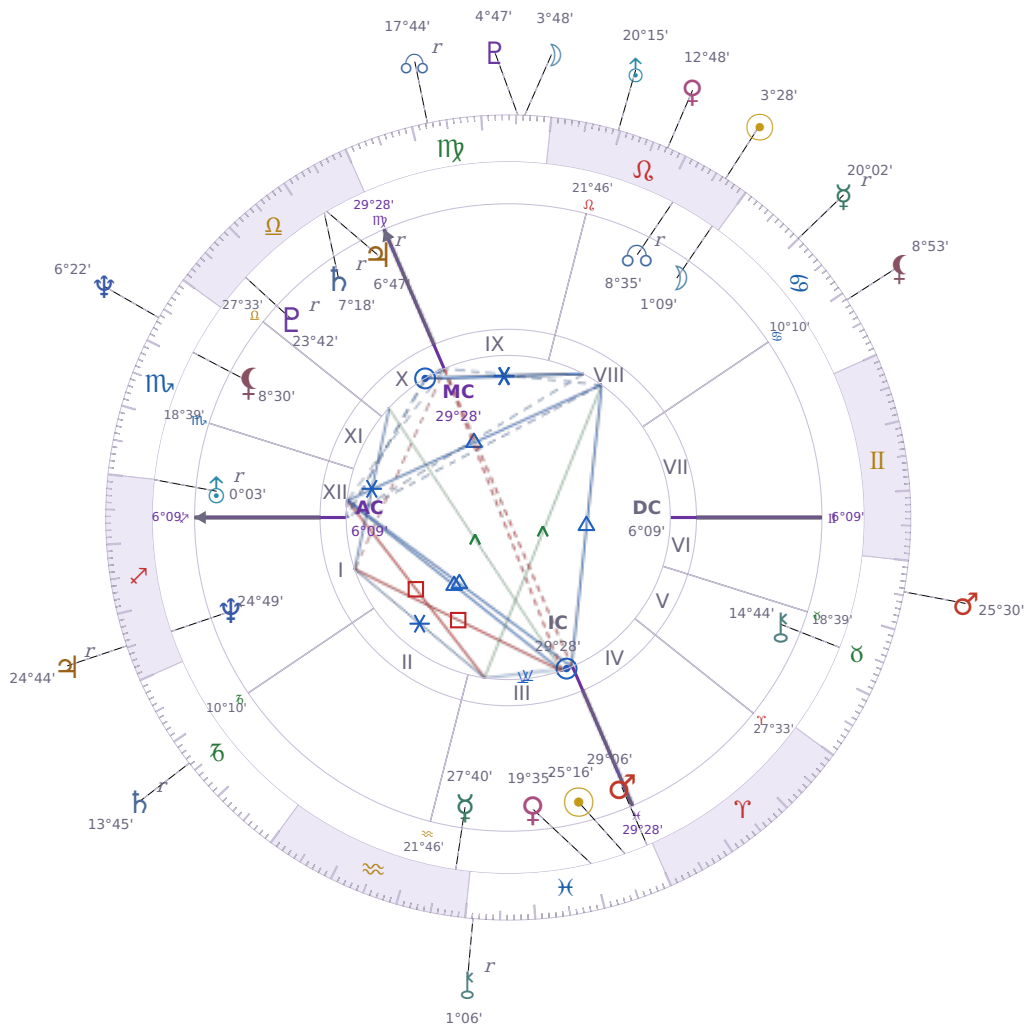

DAILY HOROSCOPE

Péter Magyar

Hungarian politician

♋ Pisces March 16, 1981 00:08 Budapest

Tuesday, 26 July 1960

TRANSITS FOR TODAY

☉ Sun	in ♌ Leo	3°28'43"
☾ Moon	in ♍ Virgo	3°48'25"
☿ Mercury	in ♋ Cancer Rx	20°02'20"
♀ Venus	in ♌ Leo	12°48'52"
♂ Mars	in ♉ Taurus	25°30'38"
♃ Jupiter	in ♐ Sagittarius Rx	24°44'43"
♄ Saturn	in ♑ Capricorn Rx	13°45'11"

♅ Uranus	in ♌ Leo	20°15'29"
♆ Neptune	in ♏ Scorpio	6°22'59"
♇ Pluto	in ♍ Virgo	4°47'03"
♁ Chiron	in ♓ Pisces Rx	1°06'51"
♁ NNode	in ♍ Virgo Rx	17°44'14"
♁ Lilith	in ♋ Cancer	8°53'02"

NATAL PLANETS

☉ Sun	in ♓ Pisces	25°16'52"	III
☾ Moon	in ♌ Leo	1°09'49"	VIII
☿ Mercury	in ♒ Aquarius	27°40'15"	III
♀ Venus	in ♓ Pisces	19°35'59"	III
♂ Mars	in ♓ Pisces	29°06'26"	III
♃ Jupiter	in ♎ Libra	6°47'55"	X Rx
♄ Saturn	in ♎ Libra	7°18'13"	X Rx
♅ Uranus	in ♐ Sagittarius	0°03'33"	XII Rx
♆ Neptune	in ♐ Sagittarius	24°49'23"	I
♇ Pluto	in ♎ Libra	23°42'49"	X Rx
♁ Chiron	in ♉ Taurus	14°44'49"	V
♁ North Node	in ♌ Leo	8°35'49"	VIII Rx
♁ Lilith	in ♏ Scorpio	8°30'15"	XI

☉ Sun □ Square ♆ Neptune ★

Right now you are likely to **confuse what you want with what you imagine you want**, making it hard to set realistic goals or stick to decisions. People around you may seem unreliable or evasive, and you might notice yourself doing the same thing without meaning to. This period asks you to slow down and write things down before acting, because your usual sense of what is real gets cloudy.