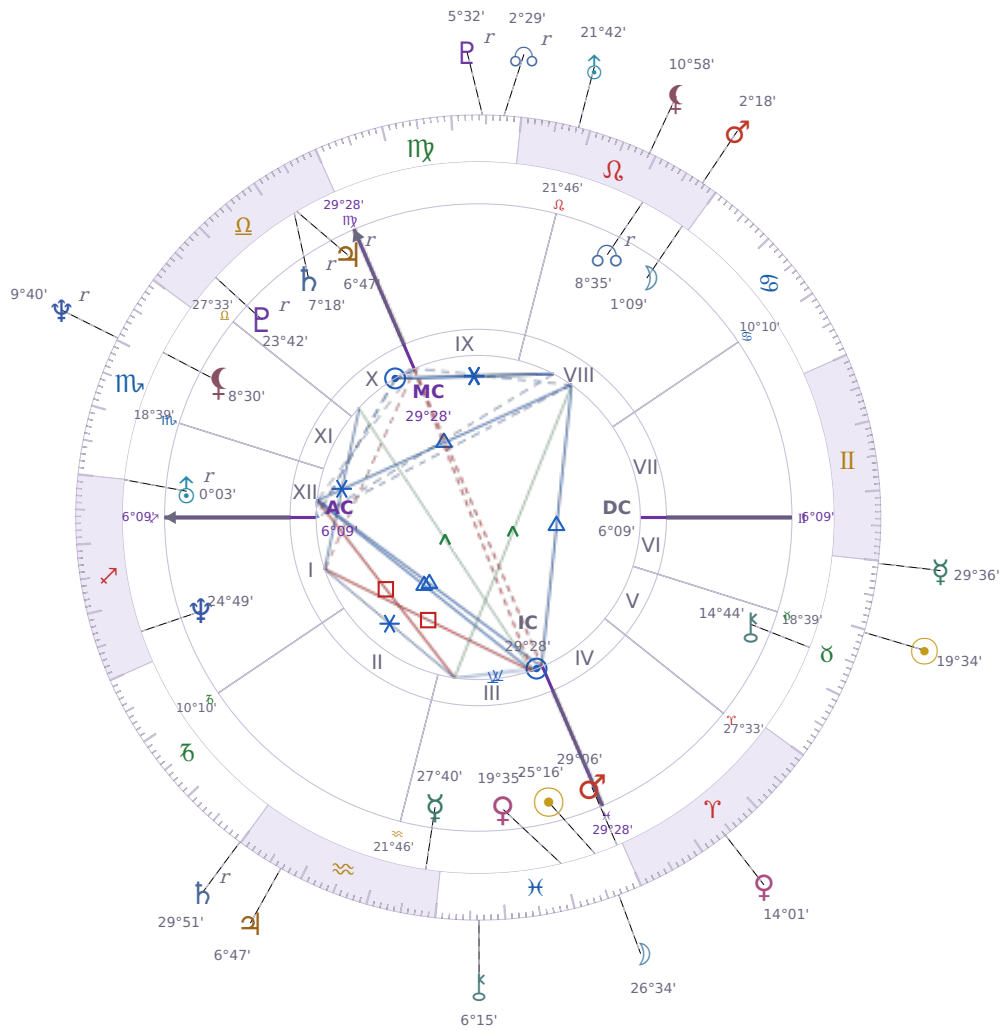

DAILY HOROSCOPE

Péter Magyar

Hungarian politician

♋ Pisces March 16, 1981 00:08 Budapest

Wednesday, 10 May 1961

TRANSITS FOR TODAY

☉ Sun	in ♉ Taurus	19°34'48"
☾ Moon	in ♋ Pisces	26°34'21"
☿ Mercury	in ♉ Taurus	29°36'19"
♀ Venus	in ♈ Aries	14°01'47"
♂ Mars	in ♌ Leo	2°18'44"
♃ Jupiter	in ♒ Aquarius	6°47'10"
♄ Saturn	in ♐ Capricorn Rx	29°51'17"

♅ Uranus	in ♌ Leo	21°42'37"
♆ Neptune	in ♏ Scorpio Rx	9°40'57"
♇ Pluto	in ♍ Virgo Rx	5°32'59"
♁ Chiron	in ♓ Pisces	6°15'09"
♁ NNode	in ♍ Virgo Rx	2°29'05"
♁ Lilith	in ♌ Leo	10°58'03"

NATAL PLANETS

☉ Sun	in ♓ Pisces	25°16'52"	III
☾ Moon	in ♌ Leo	1°09'49"	VIII
☿ Mercury	in ♒ Aquarius	27°40'15"	III
♀ Venus	in ♓ Pisces	19°35'59"	III
♂ Mars	in ♓ Pisces	29°06'26"	III
♃ Jupiter	in ♎ Libra	6°47'55"	X Rx
♄ Saturn	in ♎ Libra	7°18'13"	X Rx
♅ Uranus	in ♐ Sagittarius	0°03'33"	XII Rx
♆ Neptune	in ♐ Sagittarius	24°49'23"	I
♇ Pluto	in ♎ Libra	23°42'49"	X Rx
♁ Chiron	in ♉ Taurus	14°44'49"	V
♁ North Node	in ♌ Leo	8°35'49"	VIII Rx
♁ Lilith	in ♏ Scorpio	8°30'15"	XI

KEY DATE

♄ Saturn stations Retrograde

Saturn stationing retrograde means **delays and reviews become the pattern** for the next few months in work, responsibilities, and long-term plans. When this planet appears to move backward, people commonly experience **slowdowns in projects, contracts, or official processes** — deadlines shift, approvals take longer, and progress feels stuck even when you're putting in effort. The practical shift is to **focus on fixing past mistakes** and tightening up weak spots in your systems rather than pushing hard for new starts during this time.