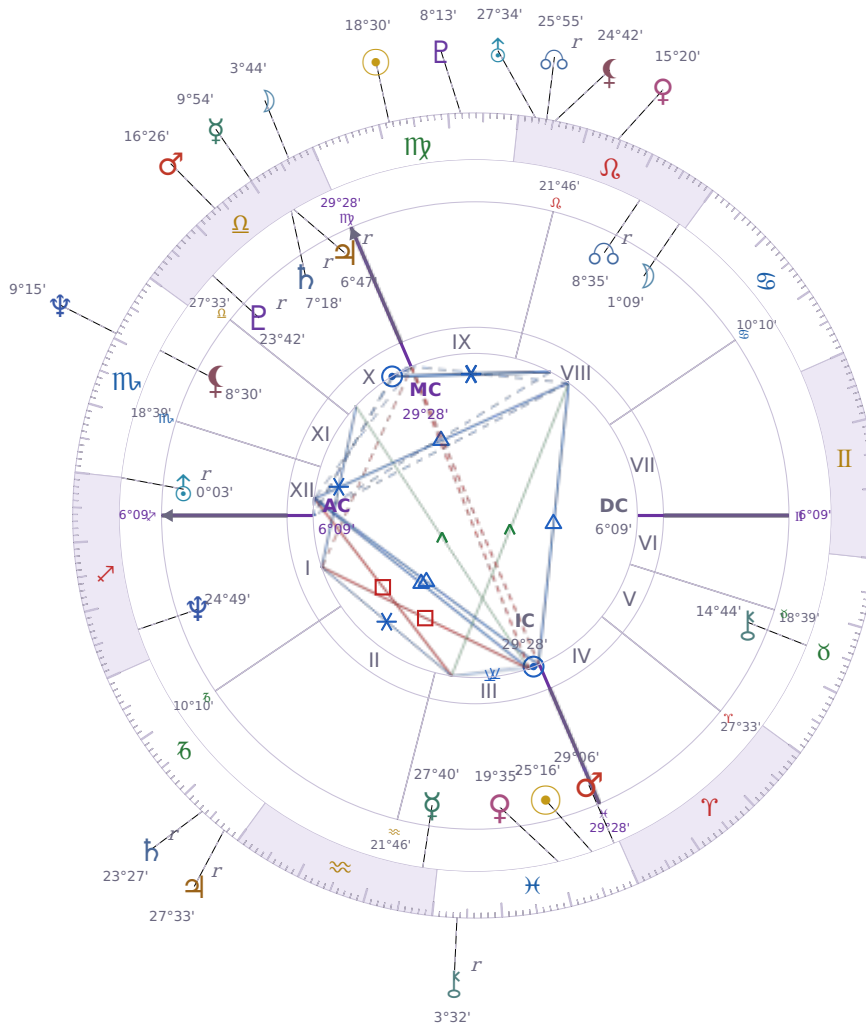

DAILY HOROSCOPE

Péter Magyar

Hungarian politician

♋ Pisces March 16, 1981 00:08 Budapest

Monday, 11 September 1961

TRANSITS FOR TODAY

☉ Sun	in ♍ Virgo	18°30'17"
☾ Moon	in ♎ Libra	3°44'37"
☿ Mercury	in ♎ Libra	9°54'57"
♀ Venus	in ♌ Leo	15°20'36"
♂ Mars	in ♎ Libra	16°26'40"
♃ Jupiter	in ♏ Capricorn Rx	27°33'25"
♄ Saturn	in ♏ Capricorn Rx	23°27'08"