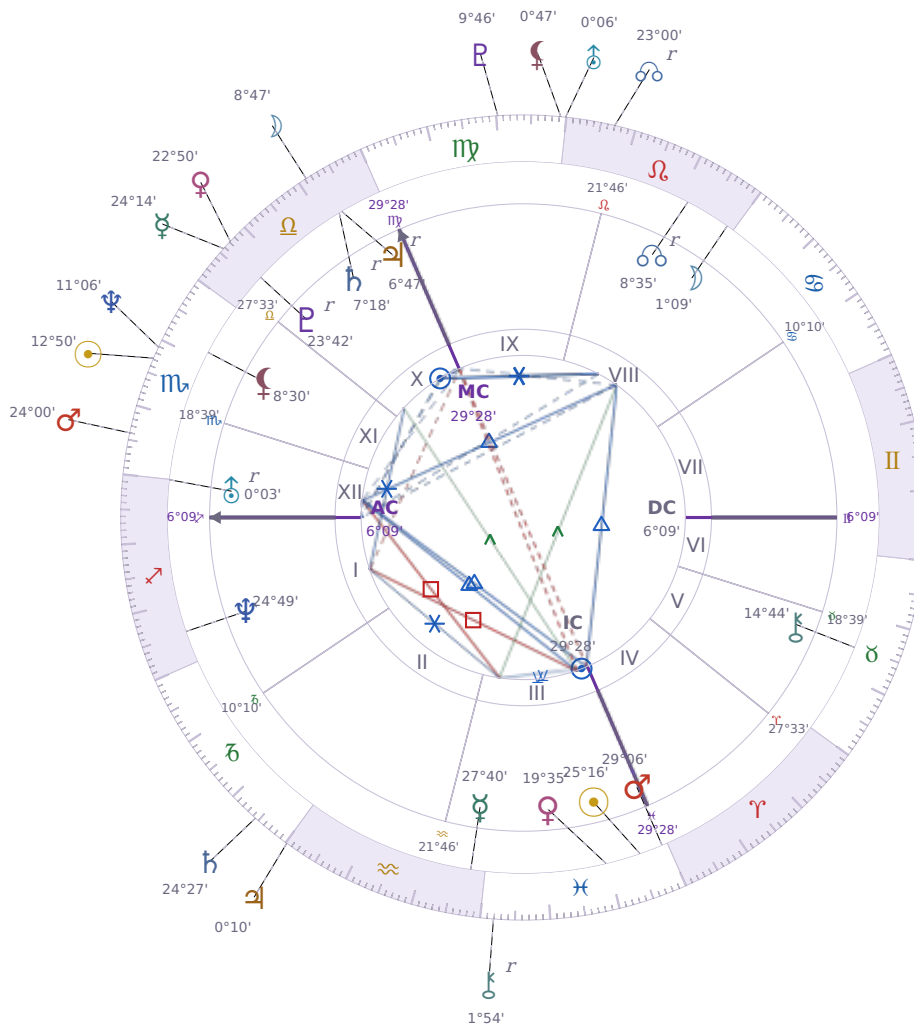

DAILY HOROSCOPE

## Péter Magyar

Hungarian politician

♋ Pisces March 16, 1981 00:08 Budapest

**Sunday, 5 November 1961**