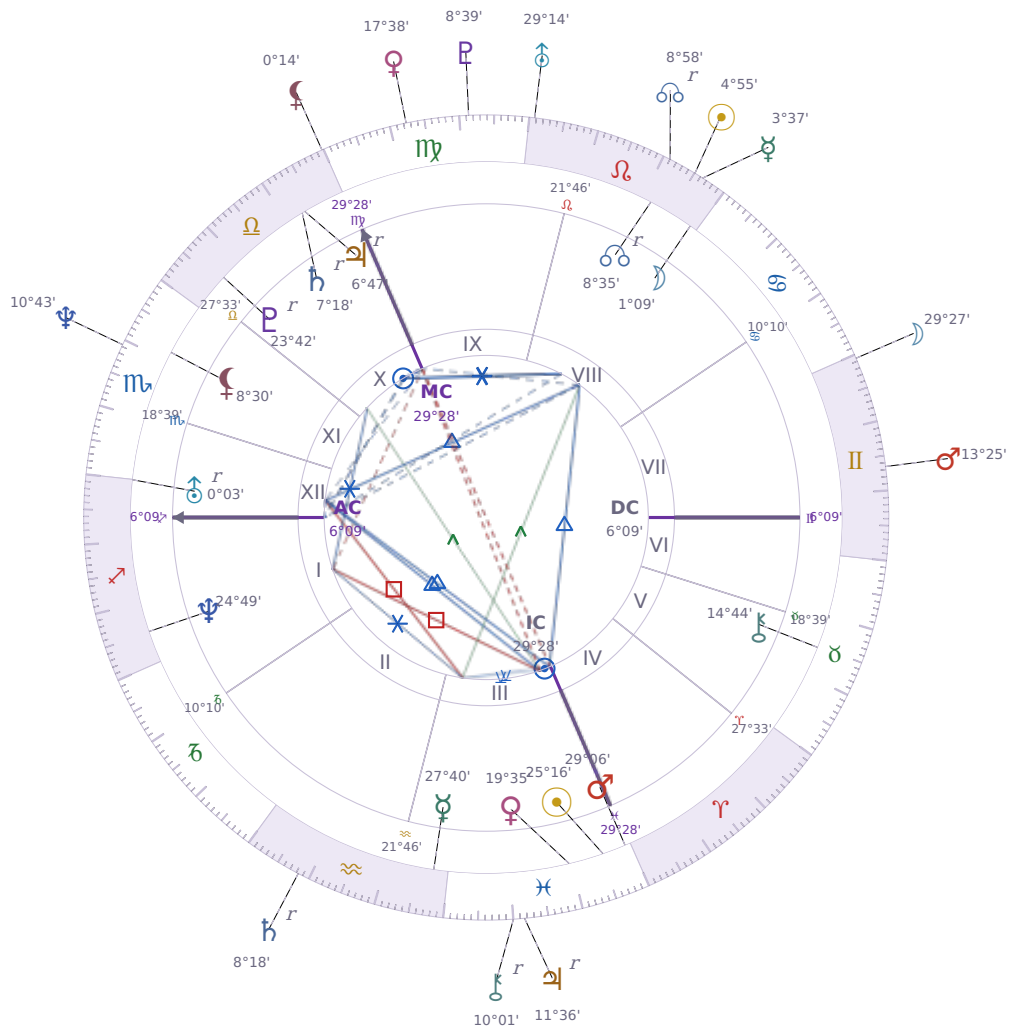

DAILY HOROSCOPE

Péter Magyar

Hungarian politician

♋ Pisces March 16, 1981 00:08 Budapest

Saturday, 28 July 1962

TRANSITS FOR TODAY

☉ Sun	in ♌ Leo	4°55'30"
☾ Moon	in ♊ Gemini	29°27'17"
☿ Mercury	in ♌ Leo	3°37'32"
♀ Venus	in ♍ Virgo	17°38'02"
♂ Mars	in ♊ Gemini	13°25'26"
♃ Jupiter	in ♋ Pisces Rx	11°36'29"
♄ Saturn	in ♒ Aquarius Rx	8°18'39"

♅ Uranus	in ♌ Leo	29°14'50"
♆ Neptune	in ♏ Scorpio	10°43'25"
♇ Pluto	in ♍ Virgo	8°40'00"
♁ Chiron	in ♓ Pisces Rx	10°01'22"
♊ NNode	in ♌ Leo Rx	8°58'20"
♁ Lilith	in ♎ Libra	0°14'17"

NATAL PLANETS

☉ Sun	in ♓ Pisces	25°16'52"	III
☾ Moon	in ♌ Leo	1°09'49"	VIII
☿ Mercury	in ♒ Aquarius	27°40'15"	III
♀ Venus	in ♓ Pisces	19°35'59"	III
♂ Mars	in ♓ Pisces	29°06'26"	III
♃ Jupiter	in ♎ Libra	6°47'55"	X Rx
♄ Saturn	in ♎ Libra	7°18'13"	X Rx
♅ Uranus	in ♐ Sagittarius	0°03'33"	XII Rx
♆ Neptune	in ♐ Sagittarius	24°49'23"	I
♇ Pluto	in ♎ Libra	23°42'49"	X Rx
♁ Chiron	in ♉ Taurus	14°44'49"	V
♊ North Node	in ♌ Leo	8°35'49"	VIII Rx
♁ Lilith	in ♏ Scorpio	8°30'15"	XI

KEY TRANSIT FACTORS

♊ NNode * Sextile ♄ natal Saturn ★

You find it easier right now to **follow through on commitments without getting sidetracked**, whether at work or in your personal projects. The practical support from *Saturn* meeting the direction of the *North Node* means you can actually stick to a plan instead of abandoning it halfway. Over the coming weeks, this steadiness helps you build real credibility with people who matter to you.

Saturday · ♄ Saturn

Colors: Violet

Stone: Obsidian

Number: 8