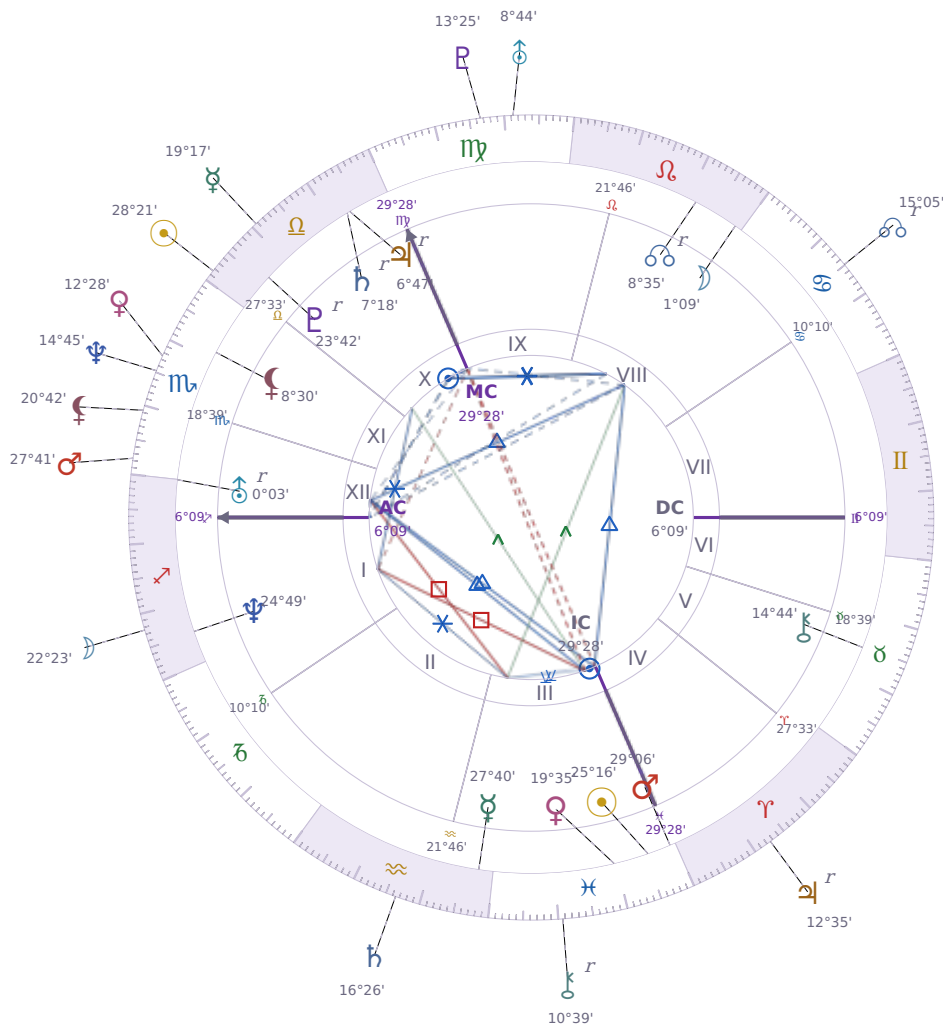

DAILY HOROSCOPE

Péter Magyar

Hungarian politician

♊ Pisces March 16, 1981 00:08 Budapest

Tuesday, 22 October 1963

TRANSITS FOR TODAY

☉ Sun	in ♎ Libra	28°21'43"
☾ Moon	in ♏ Sagittarius	22°23'19"
☿ Mercury	in ♎ Libra	19°17'24"
♀ Venus	in ♏ Libra	12°28'33"
♂ Mars	in ♏ Libra	27°41'21"
♃ Jupiter	in ♈ Aries Rx	12°35'46"
♄ Saturn	in ♒ Aquarius	16°26'54"

♅ Uranus	in ♍ Virgo	8°44'09"
♆ Neptune	in ♏ Scorpio	14°45'40"
♇ Pluto	in ♍ Virgo	13°25'56"
♁ Chiron	in ♓ Pisces Rx	10°39'17"
♊ NNode	in ♋ Cancer Rx	15°05'19"
♁ Lilith	in ♏ Scorpio	20°42'07"

NATAL PLANETS

KEY DATE

♄ Saturn stations Direct

Saturn turning direct means **stuck decisions and delayed projects** can finally move again after months of standing still. What felt unclear or blocked in your work, finances, or long-term plans becomes **clearer and actionable** as *Saturn* pushes forward. The pattern most people notice is **real progress on what matters** — whether that's getting a commitment from someone, finishing something you started, or seeing results from hard work you put in during the retrograde.