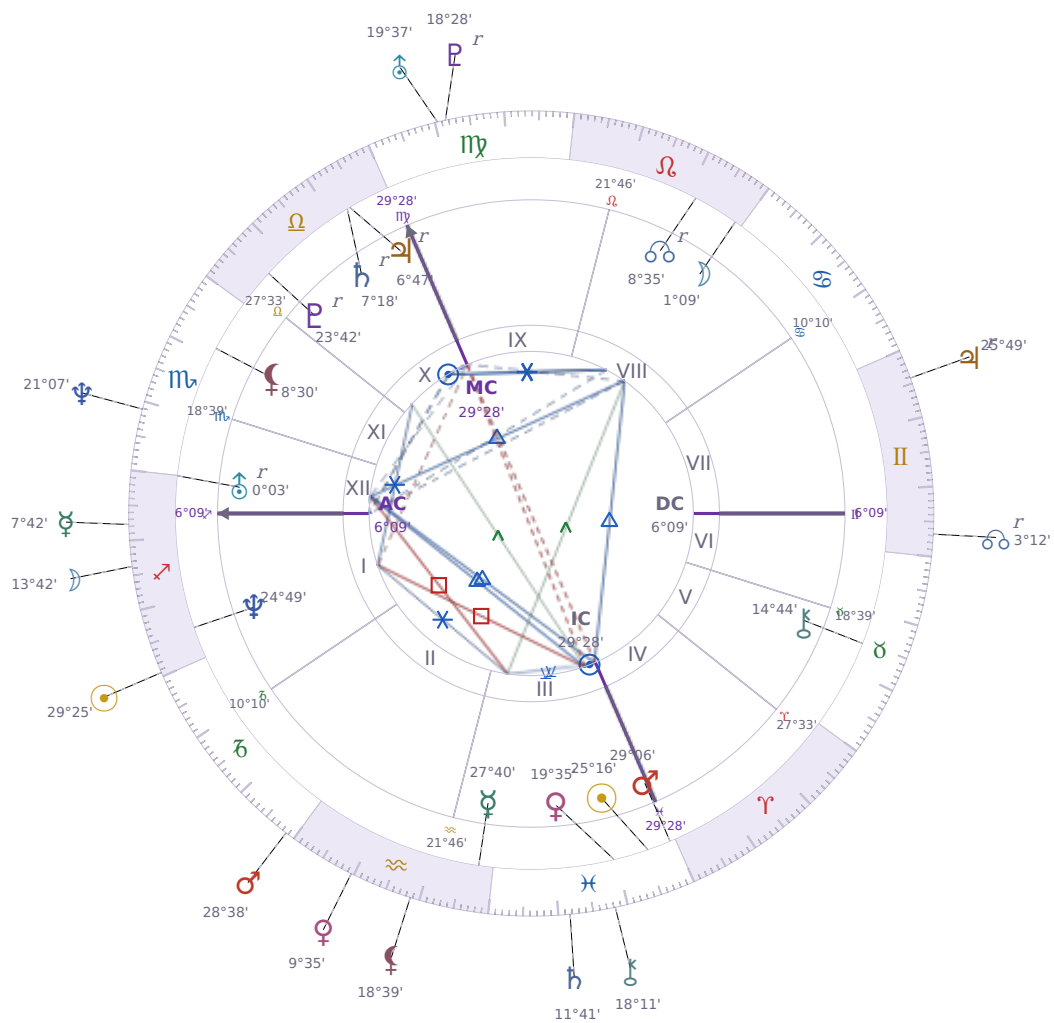

DAILY HOROSCOPE

Péter Magyar

Hungarian politician

♋ Pisces March 16, 1981 00:08 Budapest

Tuesday, 21 December 1965

TRANSITS FOR TODAY

☉ Sun	in ♏ Sagittarius	29°25'10"
☾ Moon	in ♏ Sagittarius	13°42'10"
☿ Mercury	in ♏ Sagittarius	7°42'51"
♀ Venus	in ♒ Aquarius	9°35'58"
♂ Mars	in ♐ Capricorn	28°38'34"
♃ Jupiter	in ♊ Gemini Rx	25°49'05"
♄ Saturn	in ♋ Pisces	11°41'30"

♅ Uranus	in ♍ Virgo	19°37'39"
♆ Neptune	in ♏ Scorpio	21°07'12"
♇ Pluto	in ♍ Virgo Rx	18°28'15"
♁ Chiron	in ♓ Pisces	18°12'00"
♁ NNode	in ♊ Gemini Rx	3°12'10"
♁ Lilith	in ♒ Aquarius	18°39'26"

NATAL PLANETS