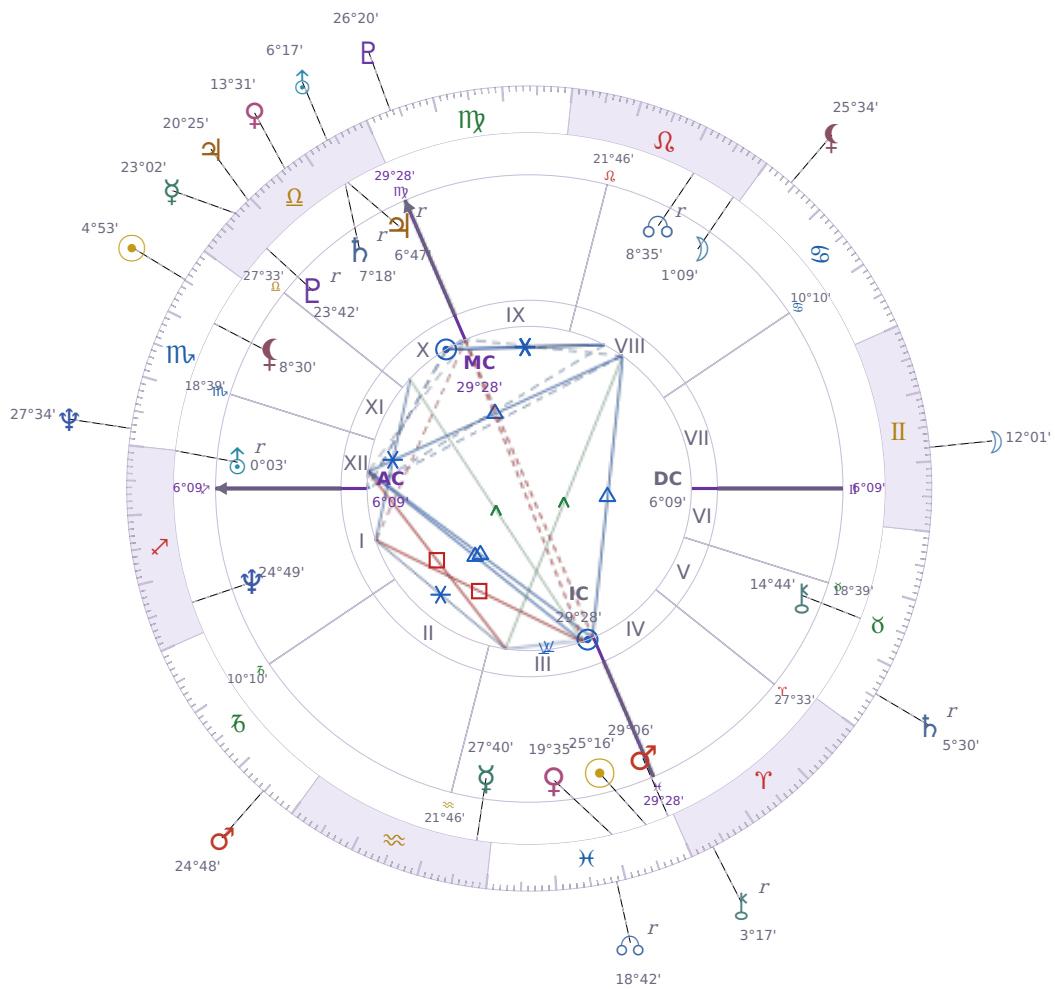

DAILY HOROSCOPE

Péter Magyar

Hungarian politician

♋ Pisces March 16, 1981 00:08 Budapest

Tuesday, 28 October 1969

TRANSITS FOR TODAY

☉ Sun	in ♏ Scorpio	4°53'41"
☾ Moon	in ♊ Gemini	12°01'23"
☿ Mercury	in ♎ Libra	23°02'01"
♀ Venus	in ♎ Libra	13°31'58"
♂ Mars	in ♐ Capricorn	24°48'56"
♃ Jupiter	in ♎ Libra	20°25'47"
♄ Saturn	in ♉ Taurus Rx	5°30'38"

♅ Uranus	in ♎ Libra	6°17'33"
♆ Neptune	in ♏ Scorpio	27°34'34"
♇ Pluto	in ♍ Virgo	26°20'41"
♁ Chiron	in ♈ Aries Rx	3°17'49"
♁ NNode	in ♋ Pisces Rx	18°42'06"
♁ Lilith	in ♋ Cancer	25°34'27"

## KEY TRANSIT FACTORS