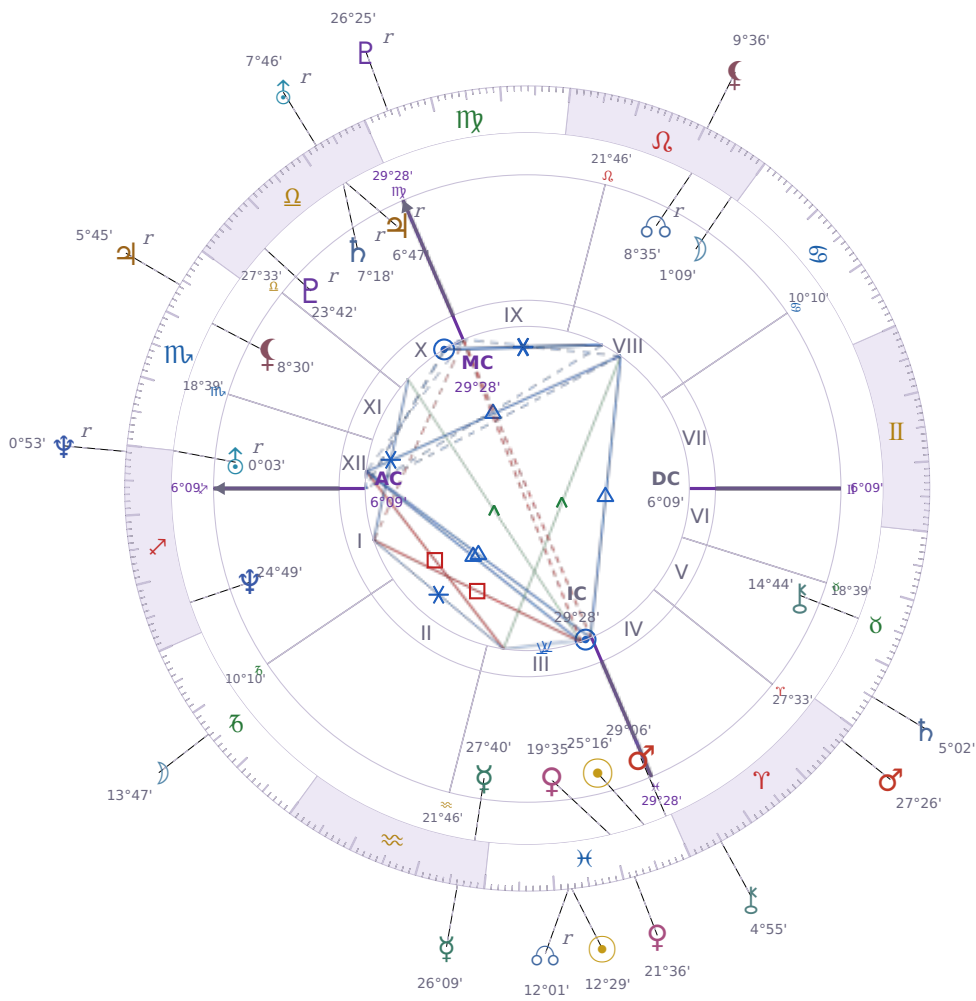

DAILY HOROSCOPE

Péter Magyar

Hungarian politician

♋ Pisces March 16, 1981 00:08 Budapest

Tuesday, 3 March 1970

TRANSITS FOR TODAY

☉ Sun	in ♋ Pisces	12°29'44"
☾ Moon	in ♑ Capricorn	13°47'21"
☿ Mercury	in ♒ Aquarius	26°09'27"
♀ Venus	in ♋ Pisces	21°36'56"
♂ Mars	in ♈ Aries	27°26'39"
♃ Jupiter	in ♏ Scorpio Rx	5°45'35"
♄ Saturn	in ♉ Taurus	5°02'22"

♅ Uranus	in ♎ Libra Rx	7°46'03"
♆ Neptune	in ♐ Sagittarius Rx	0°53'28"
♇ Pluto	in ♍ Virgo Rx	26°25'36"
♁ Chiron	in ♈ Aries	4°55'01"
♊ NNode	in ♓ Pisces Rx	12°01'50"
♁ Lilith	in ♌ Leo	9°36'22"

NATAL PLANETS

KEY DATE

♆ Neptune stations Retrograde

Neptune stationing retrograde marks the point where **clarity takes a step back** in the areas it governs — dreams, beliefs, creativity, and what you're willing to believe about yourself or others. During this period, people often notice **confusion returning to situations** they thought were settled, delays in creative projects, or the need to rethink agreements that felt unclear to begin with. *Neptune* retrograde typically brings **reality checks** that strip away wishful thinking, so you may spot where you've been fooling yourself or where someone else's promises don't actually add up.