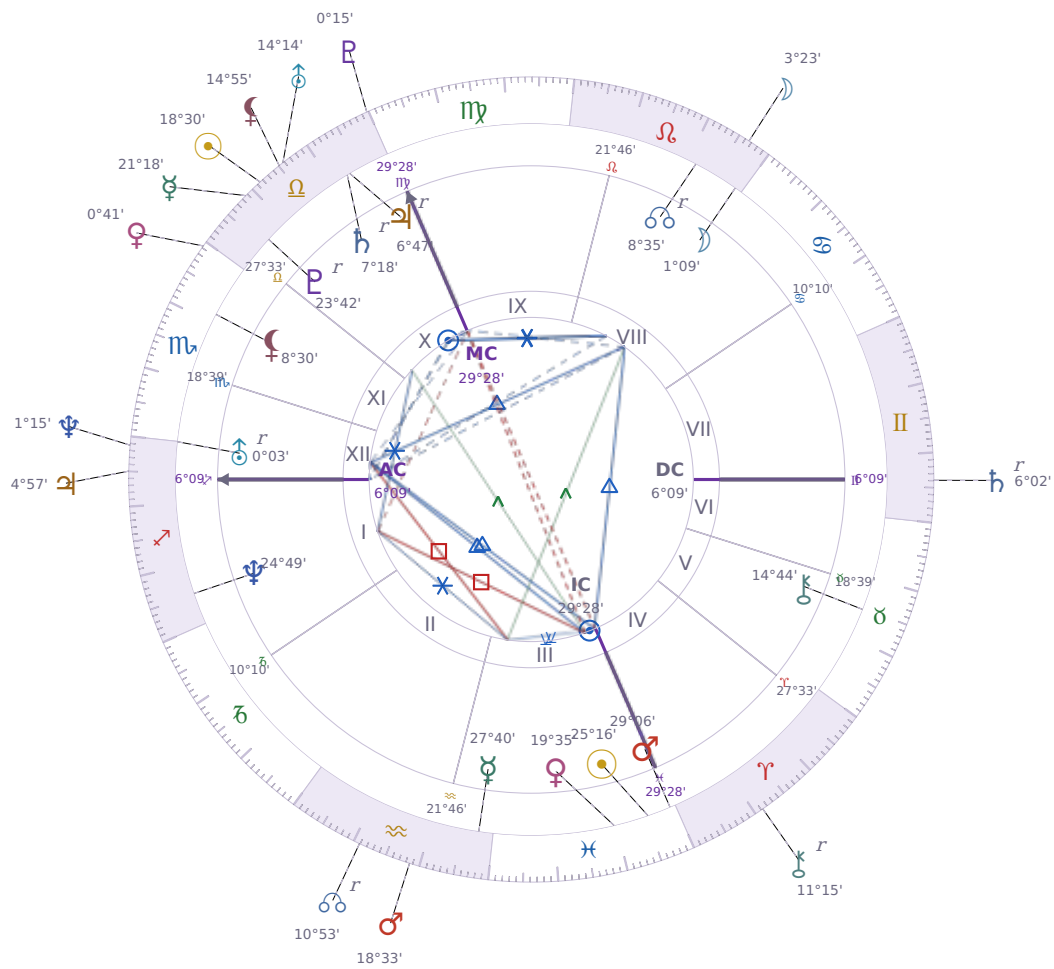

DAILY HOROSCOPE

Péter Magyar

Hungarian politician

♋ Pisces March 16, 1981 00:08 Budapest

Tuesday, 12 October 1971

TRANSITS FOR TODAY

☉ Sun	in ♎ Libra	18°30'07"
☾ Moon	in ♌ Leo	3°23'27"
☿ Mercury	in ♎ Libra	21°18'47"
♀ Venus	in ♏ Scorpio	0°41'24"
♂ Mars	in ♒ Aquarius	18°33'20"
♃ Jupiter	in ♐ Sagittarius	4°57'30"
♄ Saturn	in ♊ Gemini Rx	6°02'20"

♅ Uranus	in ♎ Libra	14°14'41"
♆ Neptune	in ♐ Sagittarius	1°15'33"
♇ Pluto	in ♎ Libra	0°15'58"
♁ Chiron	in ♈ Aries Rx	11°15'38"
♊ NNode	in ♒ Aquarius Rx	10°53'44"
♁ Lilith	in ♎ Libra	14°55'03"

NATAL PLANETS