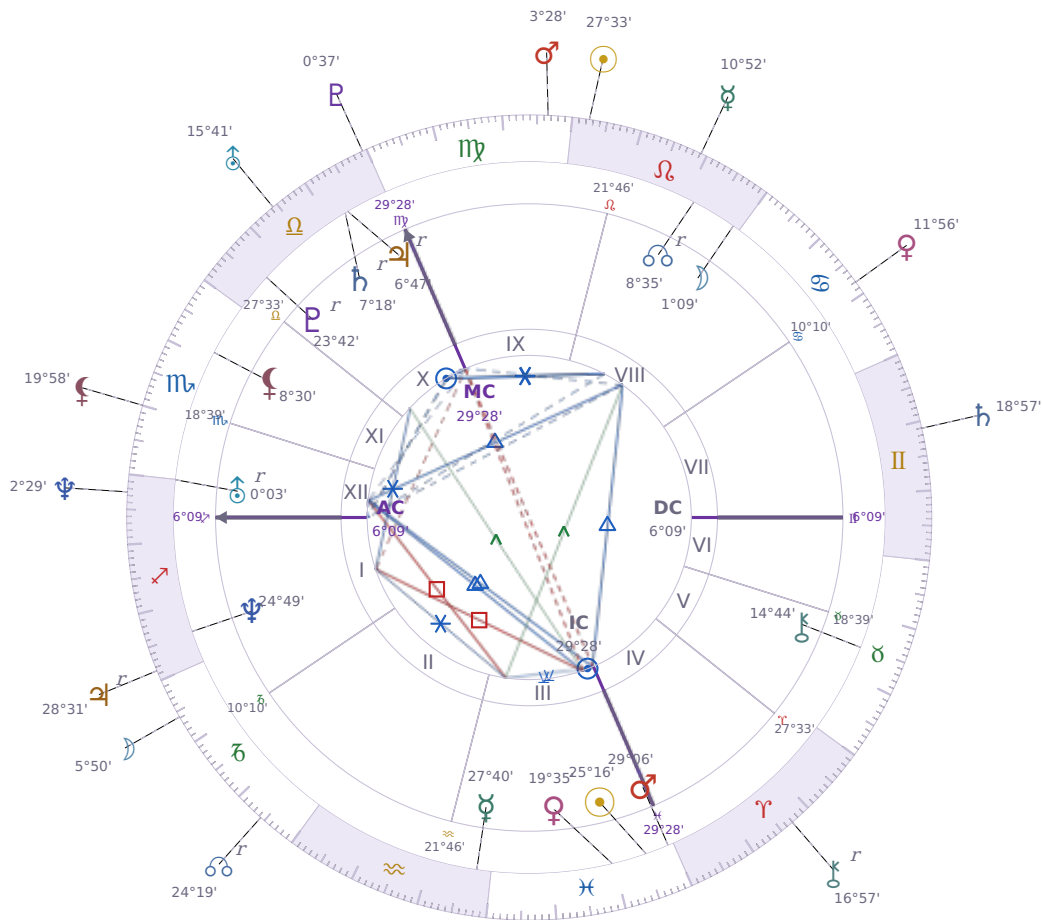

DAILY HOROSCOPE

Péter Magyar

Hungarian politician

♋ Pisces March 16, 1981 00:08 Budapest

Sunday, 20 August 1972

TRANSITS FOR TODAY

| | | |
|-----------|---------------------|-----------|
| ☉ Sun | in ♌ Leo | 27°33'01" |
| ☾ Moon | in ♑ Capricorn | 5°50'30" |
| ☿ Mercury | in ♌ Leo | 10°52'00" |
| ♀ Venus | in ♋ Cancer | 11°56'32" |
| ♂ Mars | in ♍ Virgo | 3°28'03" |
| ♃ Jupiter | in ♏ Sagittarius Rx | 28°31'28" |
| ♄ Saturn | in ♊ Gemini | 18°57'28" |

| | | |
|-----------|-------------------|-----------|
| ♅ Uranus | in ♎ Libra | 15°41'07" |
| ♆ Neptune | in ♐ Sagittarius | 2°29'50" |
| ♇ Pluto | in ♎ Libra | 0°37'13" |
| ♁ Chiron | in ♈ Aries Rx | 16°57'32" |
| ♊ NNode | in ♐ Capricorn Rx | 24°19'20" |
| ♁ Lilith | in ♏ Scorpio | 19°58'09" |

NATAL PLANETS

| | | | |
|--------------|------------------|-----------|---------|
| ☉ Sun | in ♋ Pisces | 25°16'52" | III |
| ☾ Moon | in ♌ Leo | 1°09'49" | VIII |
| ☿ Mercury | in ♒ Aquarius | 27°40'15" | III |
| ♀ Venus | in ♋ Pisces | 19°35'59" | III |
| ♂ Mars | in ♋ Pisces | 29°06'26" | III |
| ♃ Jupiter | in ♎ Libra | 6°47'55" | X Rx |
| ♄ Saturn | in ♎ Libra | 7°18'13" | X Rx |
| ♅ Uranus | in ♐ Sagittarius | 0°03'33" | XII Rx |
| ♆ Neptune | in ♐ Sagittarius | 24°49'23" | I |
| ♇ Pluto | in ♎ Libra | 23°42'49" | X Rx |
| ♁ Chiron | in ♉ Taurus | 14°44'49" | V |
| ♊ North Node | in ♌ Leo | 8°35'49" | VIII Rx |
| ♁ Lilith | in ♏ Scorpio | 8°30'15" | XI |

KEY TRANSIT FACTORS

☉ Sun ☐ Square ♆ Neptune ★

Right now you are likely to **confuse what you want with what you imagine you want**, making it hard to set realistic goals or stick to decisions. People around you may seem unreliable or evasive, and you might notice yourself doing the same thing without meaning to. This period asks you to slow down and write things down before acting, because your usual sense of what is real gets cloudy.