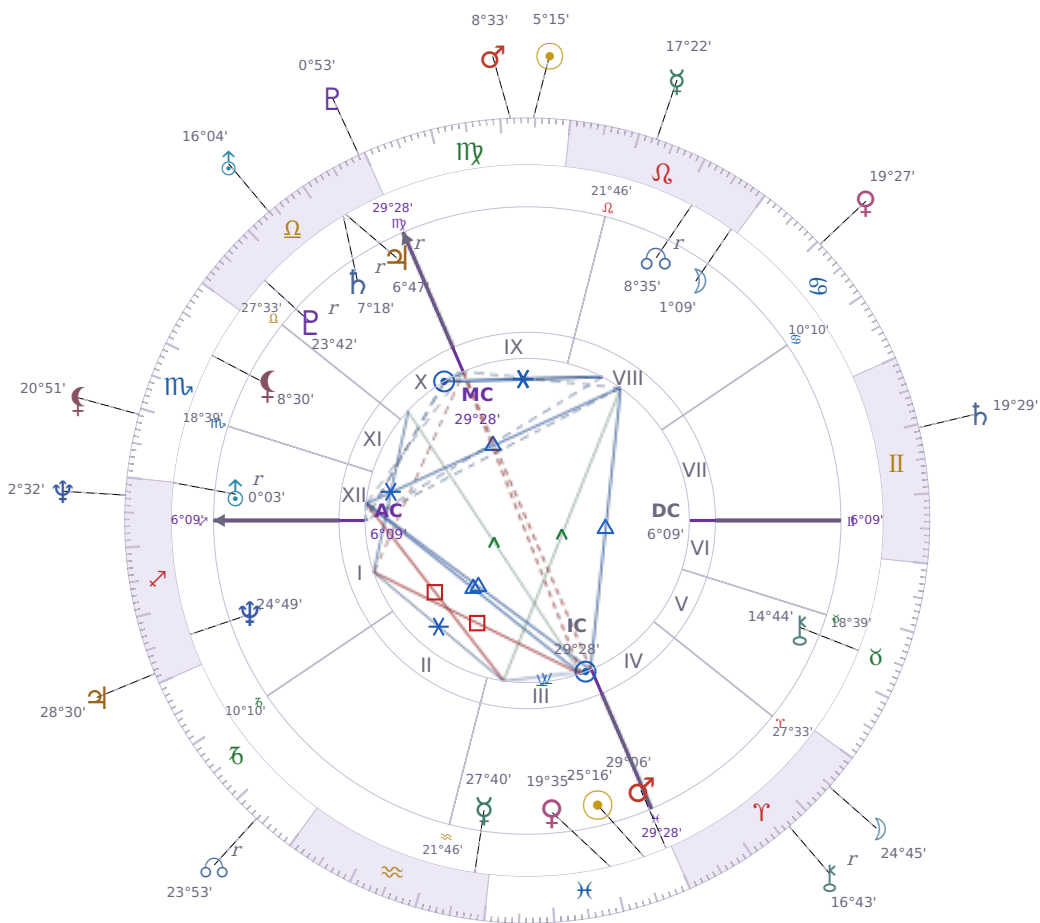

DAILY HOROSCOPE

Péter Magyar

Hungarian politician

♋ Pisces March 16, 1981 00:08 Budapest

Monday, 28 August 1972

TRANSITS FOR TODAY

☉ Sun	in ♍ Virgo	5°15'48"
☾ Moon	in ♈ Aries	24°45'52"
☿ Mercury	in ♌ Leo	17°22'29"
♀ Venus	in ♋ Cancer	19°27'39"
♂ Mars	in ♍ Virgo	8°33'21"
♃ Jupiter	in ♐ Sagittarius	28°30'13"
♄ Saturn	in ♊ Gemini	19°29'34"