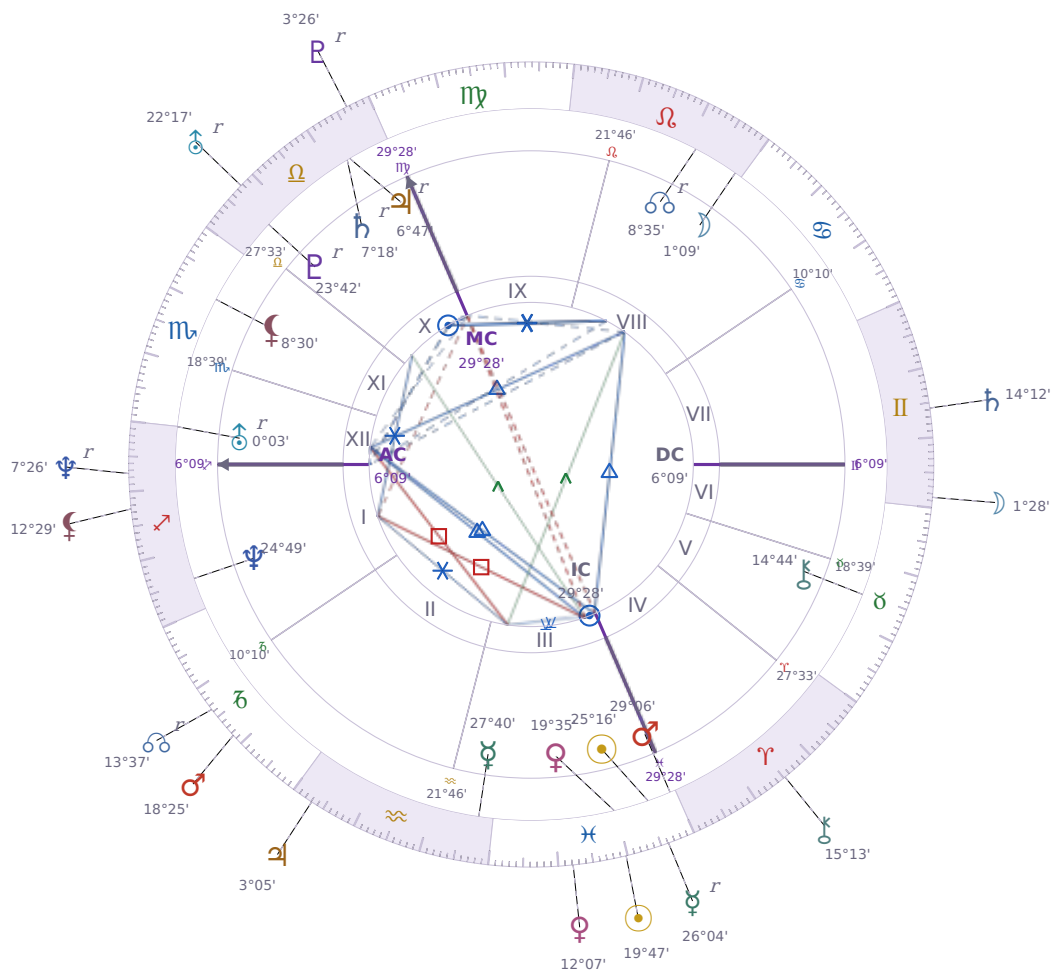

DAILY HOROSCOPE

Péter Magyar

Hungarian politician

♋ Pisces March 16, 1981 00:08 Budapest

Saturday, 10 March 1973

TRANSITS FOR TODAY

☉ Sun	in ♋ Pisces	19°47'05"
☾ Moon	in ♊ Gemini	1°28'19"
☿ Mercury	in ♋ Pisces Rx	26°04'59"
♀ Venus	in ♋ Pisces	12°07'35"
♂ Mars	in ♐ Capricorn	18°25'05"
♃ Jupiter	in ♒ Aquarius	3°05'27"
♄ Saturn	in ♊ Gemini	14°12'45"

♅ Uranus	in ♎ Libra	Rx	22°17'32"
♆ Neptune	in ♐ Sagittarius	Rx	7°26'15"
♇ Pluto	in ♎ Libra	Rx	3°26'29"
♁ Chiron	in ♈ Aries		15°13'48"
♋ NNode	in ♐ Capricorn	Rx	13°37'32"
♁ Lilith	in ♐ Sagittarius		12°29'06"

KEY DATE

♆ Neptune stations Retrograde

Neptune stationing retrograde marks the point where **clarity takes a step back** in the areas it governs — dreams, beliefs, creativity, and what you're willing to believe about yourself or others. During this period, people often notice **confusion returning to situations** they thought were settled, delays in creative projects, or the need to rethink agreements that felt unclear to begin with. *Neptune* retrograde typically brings **reality checks** that strip away wishful thinking, so you may spot where you've been fooling yourself or where someone else's promises don't actually add up.

Saturday · ♄ Saturn

Colors: Violet

Stone: Obsidian

Number: 8