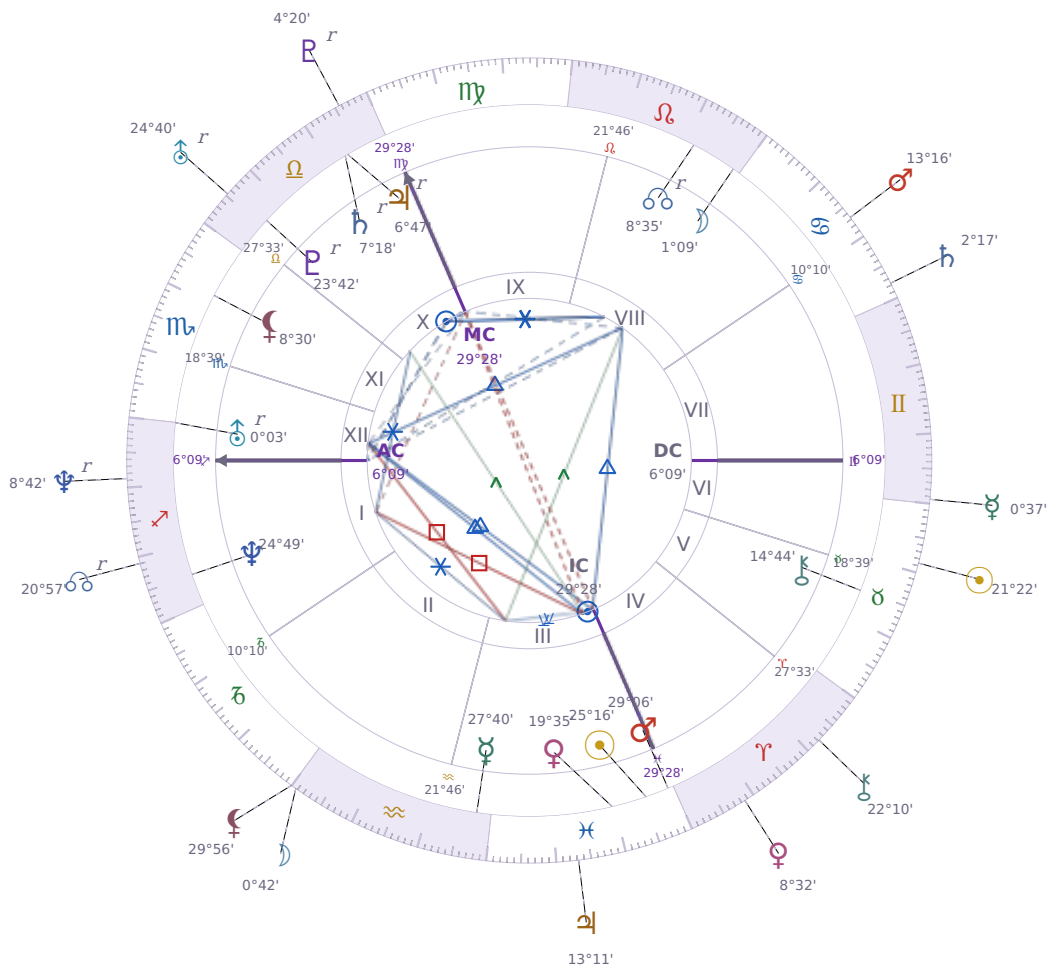

DAILY HOROSCOPE

## Péter Magyar

Hungarian politician

♊ Pisces March 16, 1981 00:08 Budapest

**Sunday, 12 May 1974**