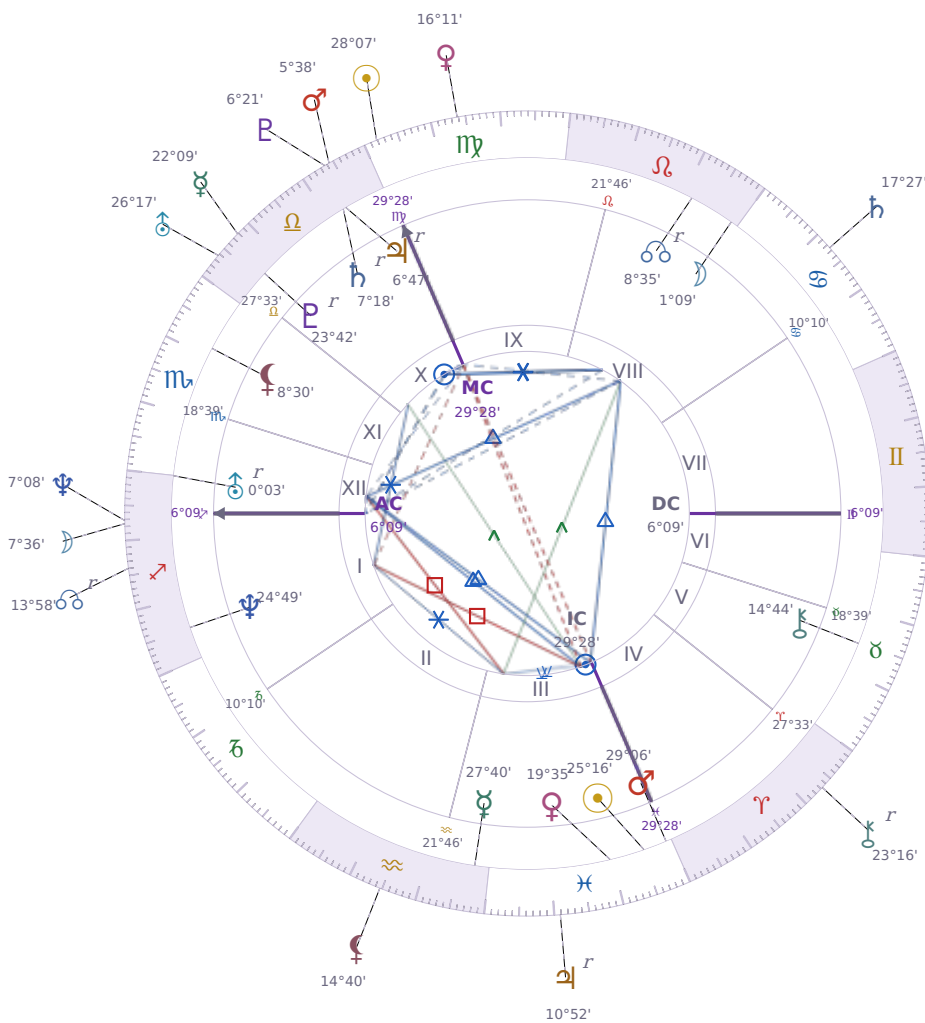

DAILY HOROSCOPE

Péter Magyar

Hungarian politician

♋ Pisces March 16, 1981 00:08 Budapest

Saturday, 21 September 1974

TRANSITS FOR TODAY

☉ Sun	in ♍ Virgo	28°07'33"
☾ Moon	in ♐ Sagittarius	7°36'03"
☿ Mercury	in ♎ Libra	22°09'10"
♀ Venus	in ♍ Virgo	16°11'06"
♂ Mars	in ♎ Libra	5°38'50"
♃ Jupiter	in ♋ Pisces Rx	10°52'08"
♄ Saturn	in ♋ Cancer	17°27'38"

♅ Uranus	in ♎ Libra	26°17'01"
♆ Neptune	in ♐ Sagittarius	7°08'45"
♇ Pluto	in ♎ Libra	6°21'33"
♁ Chiron	in ♈ Aries Rx	23°16'42"
♁ NNode	in ♐ Sagittarius Rx	13°58'17"
♁ Lilith	in ♒ Aquarius	14°40'12"

NATAL PLANETS

☉ Sun □ Square ♆ natal Neptune ★

Right now you are **harder to pin down** — your priorities shift without warning and you struggle to follow through on what you said you would do. People around you get frustrated because you seem unreliable, when really you are just confused about what you actually want. These weeks are asking you to get clearer about your real goals instead of drifting between vague possibilities.

Saturday · ♄ Saturn

Colors: Violet

Stone: Obsidian

Number: 8