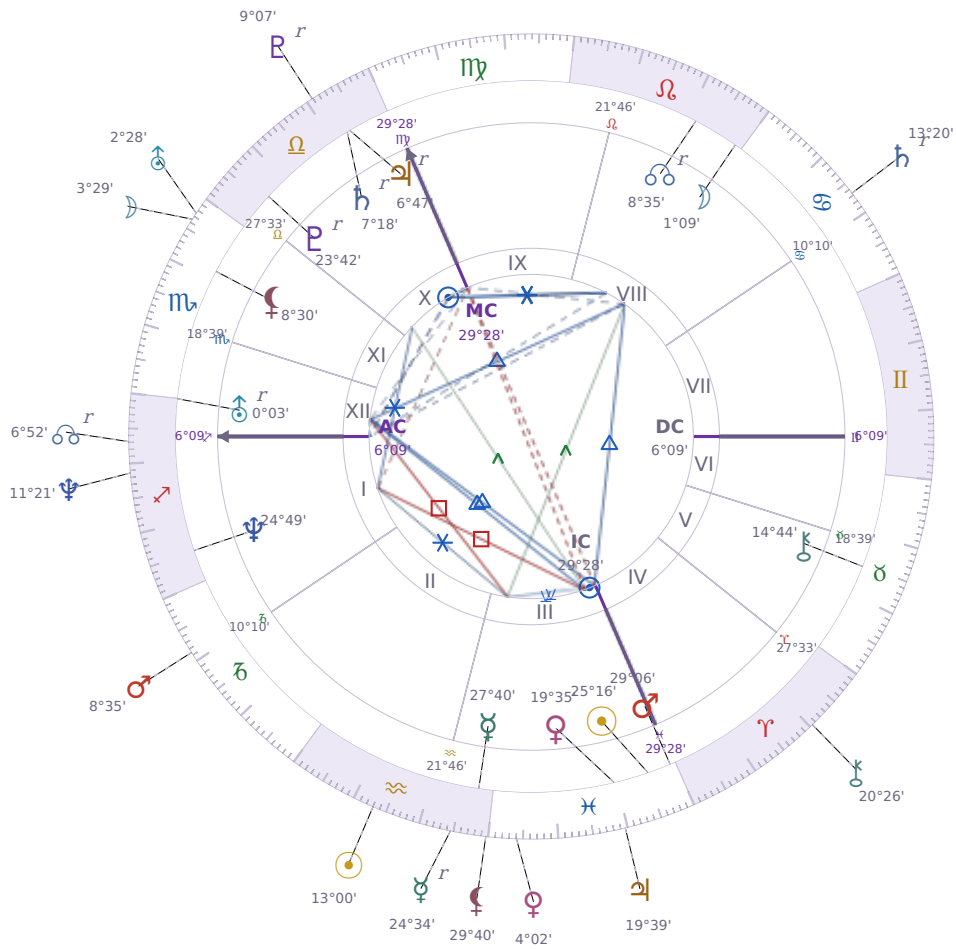

DAILY HOROSCOPE

Péter Magyar

Hungarian politician

♊ Pisces March 16, 1981 00:08 Budapest

Sunday, 2 February 1975

TRANSITS FOR TODAY

☉ Sun	in ♒ Aquarius	13°00'51"
☾ Moon	in ♏ Scorpio	3°29'11"
☿ Mercury	in ♒ Aquarius Rx	24°34'16"
♀ Venus	in ♊ Pisces	4°02'52"
♂ Mars	in ♐ Capricorn	8°35'45"
♃ Jupiter	in ♊ Pisces	19°39'51"
♄ Saturn	in ♋ Cancer Rx	13°20'37"