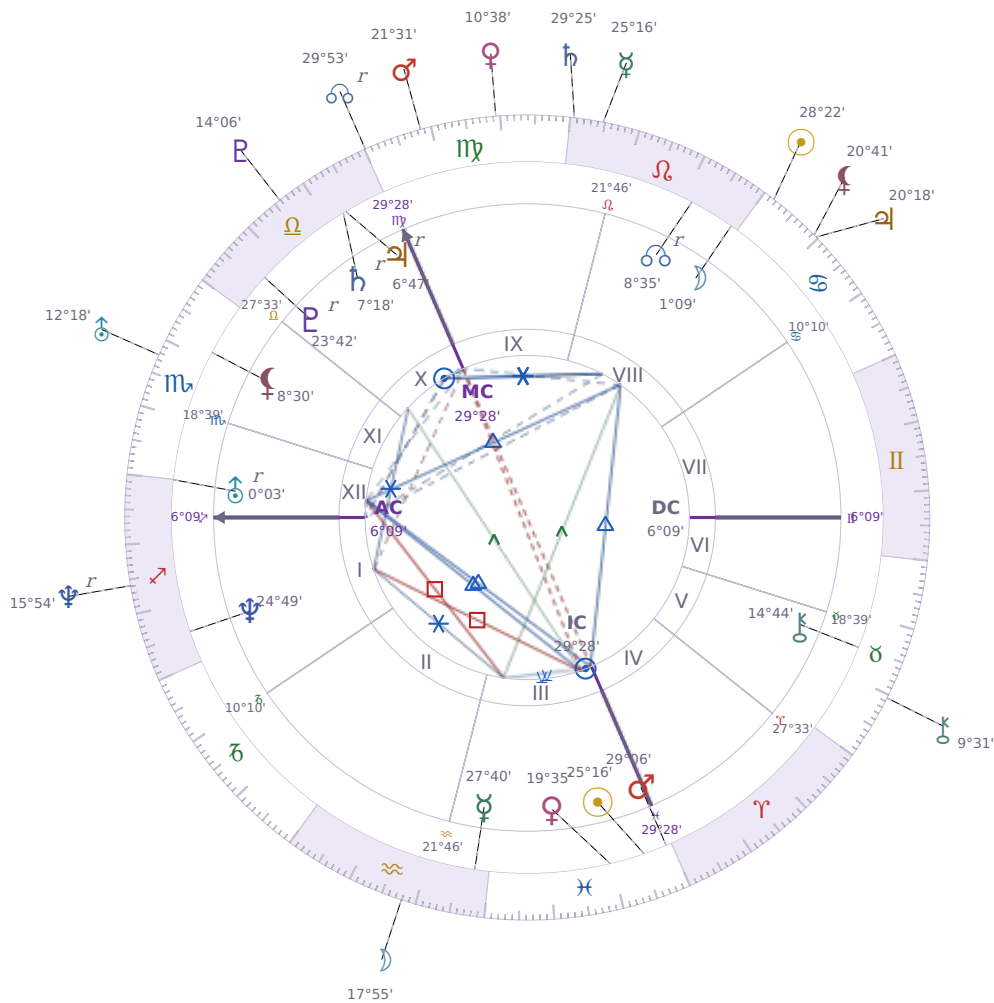

DAILY HOROSCOPE

Péter Magyar

Hungarian politician

♋ Pisces March 16, 1981 00:08 Budapest

Friday, 21 July 1978

TRANSITS FOR TODAY

☉ Sun	in ♋ Cancer	28°22'09"
☾ Moon	in ♒ Aquarius	17°55'19"
☿ Mercury	in ♌ Leo	25°16'18"
♀ Venus	in ♍ Virgo	10°38'38"
♂ Mars	in ♍ Virgo	21°31'55"
♃ Jupiter	in ♋ Cancer	20°18'20"
♄ Saturn	in ♌ Leo	29°25'05"