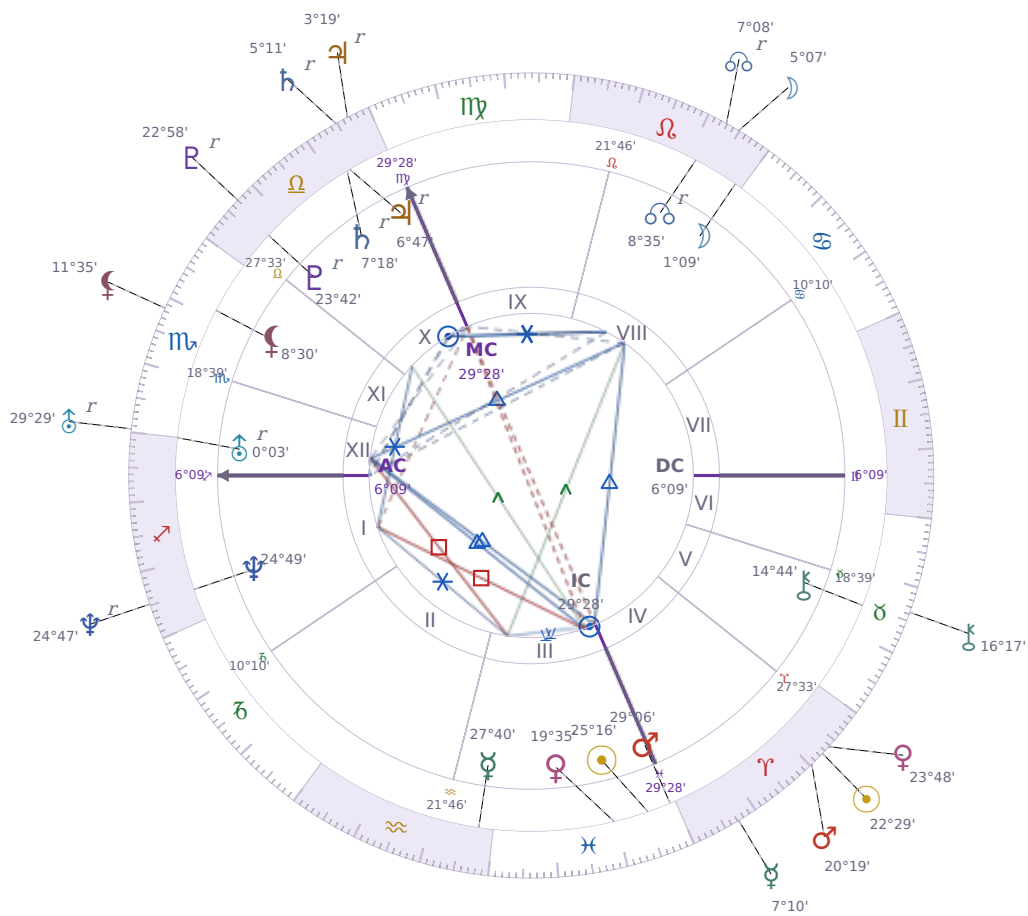

DAILY HOROSCOPE

Péter Magyar

Hungarian politician

♋ Pisces March 16, 1981 00:08 Budapest

Sunday, 12 April 1981

TRANSITS FOR TODAY

☉ Sun	in ♈ Aries	22°29'23"
☾ Moon	in ♌ Leo	5°07'01"
☿ Mercury	in ♈ Aries	7°10'59"
♀ Venus	in ♈ Aries	23°48'18"
♂ Mars	in ♈ Aries	20°19'23"
♃ Jupiter	in ♎ Libra Rx	3°19'54"
♄ Saturn	in ♎ Libra Rx	5°11'27"

♅ Uranus	in ♏ Scorpio Rx	29°29'36"
♆ Neptune	in ♐ Sagittarius Rx	24°47'09"
♇ Pluto	in ♎ Libra Rx	22°58'46"
♁ Chiron	in ♉ Taurus	16°17'36"
♁ NNode	in ♌ Leo Rx	7°08'18"
♁ Lilith	in ♏ Scorpio	11°35'22"

NATAL PLANETS