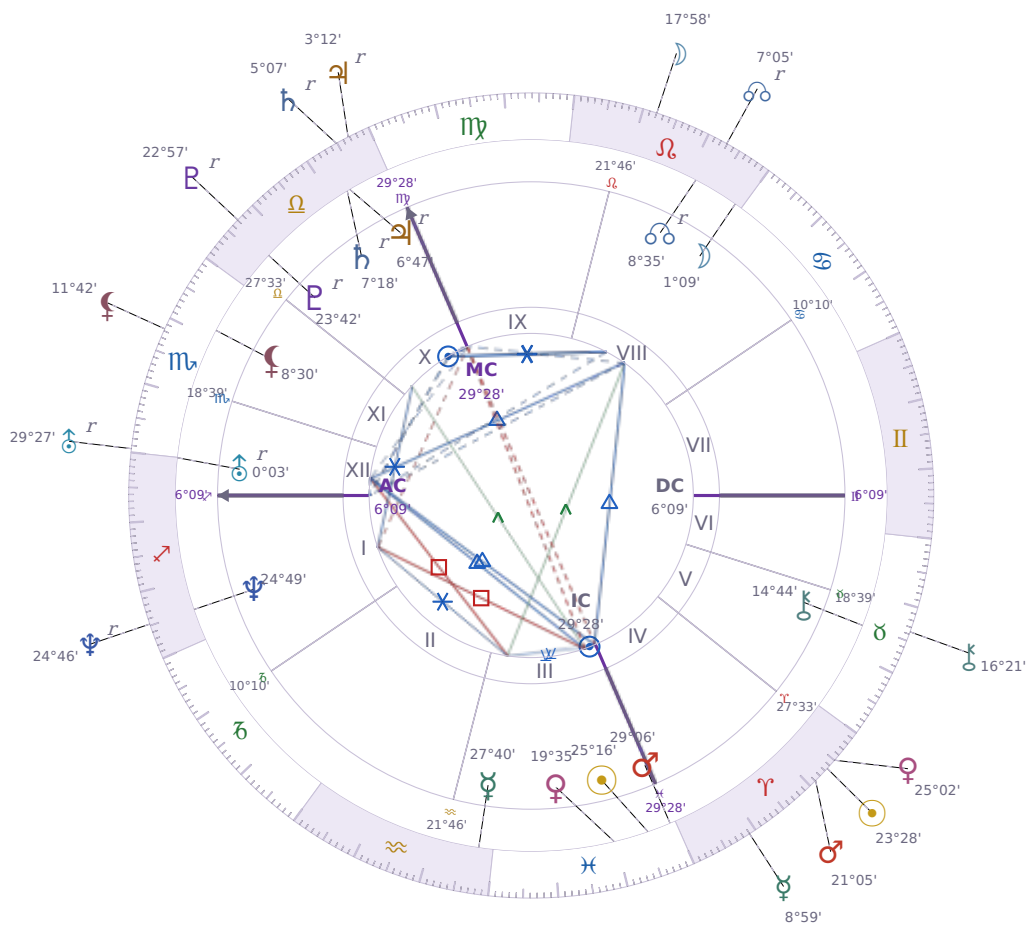

DAILY HOROSCOPE

## Péter Magyar

Hungarian politician

♋ Pisces March 16, 1981 00:08 Budapest

**Monday, 13 April 1981**