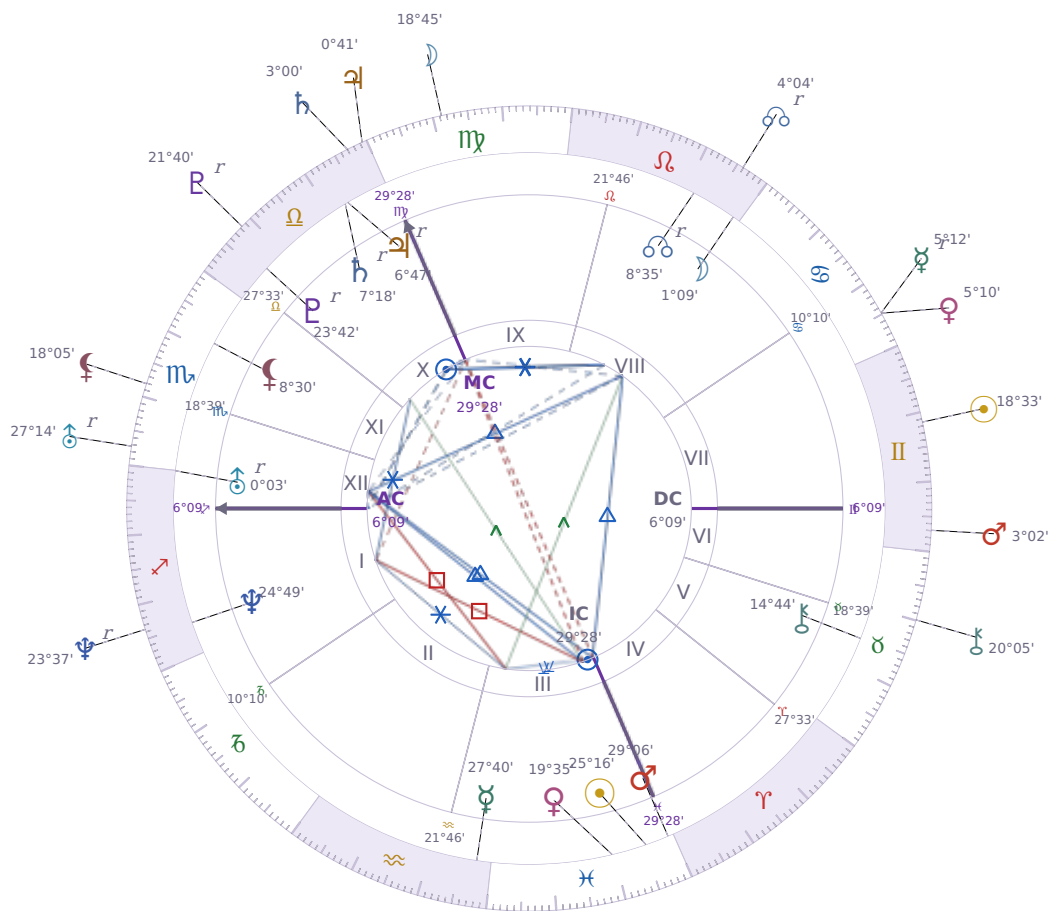

DAILY HOROSCOPE

**Péter Magyar**

Hungarian politician

♋ Pisces March 16, 1981 00:08 Budapest

**Tuesday, 9 June 1981**

TRANSITS FOR TODAY

☉ Sun	in ♊ Gemini	18°33'10"
☾ Moon	in ♍ Virgo	18°45'58"
☿ Mercury	in ♋ Cancer <b>Rx</b>	5°12'35"
♀ Venus	in ♋ Cancer	5°10'33"
♂ Mars	in ♊ Gemini	3°02'47"
♃ Jupiter	in ♎ Libra	0°41'17"
♄ Saturn	in ♎ Libra	3°00'46"

♅ Uranus	in ♏ Scorpio Rx	27°14'33"
♆ Neptune	in ♐ Sagittarius Rx	23°37'22"
♇ Pluto	in ♎ Libra Rx	21°40'11"
♁ Chiron	in ♉ Taurus	20°05'23"
♋ NNode	in ♌ Leo Rx	4°04'01"
♁ Lilith	in ♏ Scorpio	18°05'14"