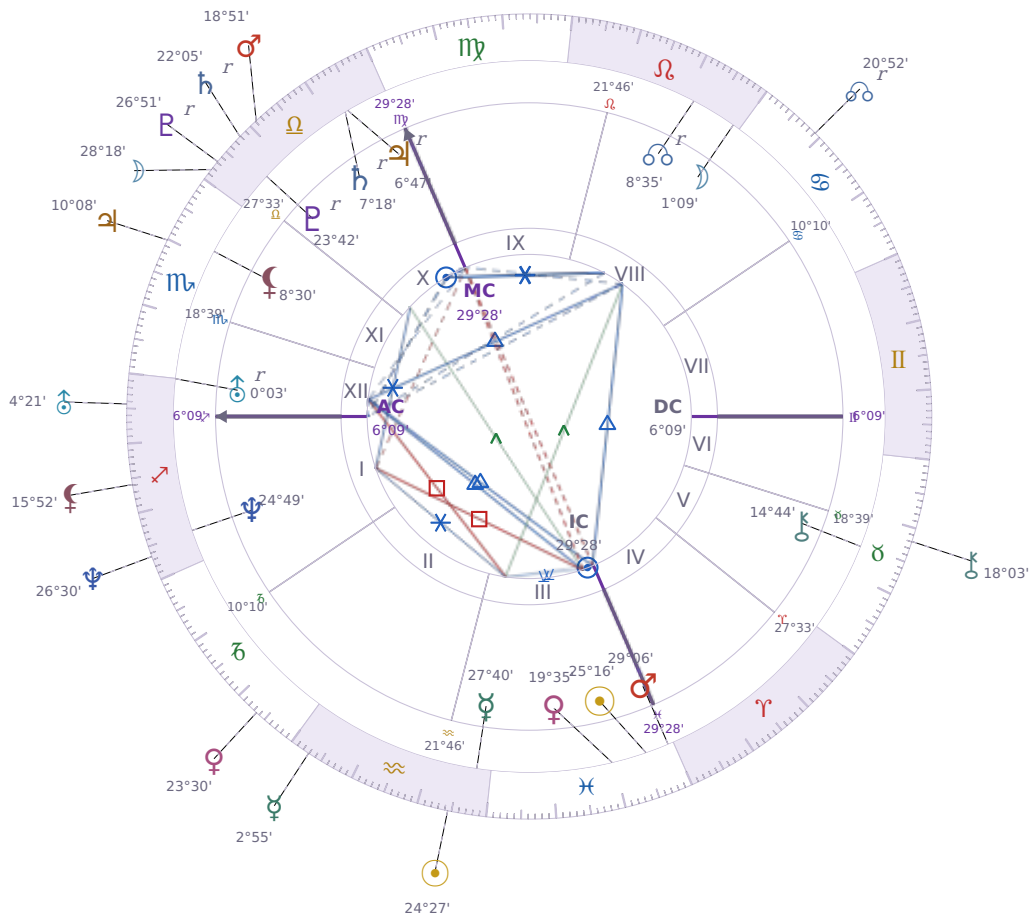

DAILY HOROSCOPE

Péter Magyar

Hungarian politician

♋ Pisces March 16, 1981 00:08 Budapest

Saturday, 13 February 1982

TRANSITS FOR TODAY

☉ Sun	in ♒ Aquarius	24°27'24"
☾ Moon	in ♎ Libra	28°18'41"
☿ Mercury	in ♒ Aquarius	2°55'19"
♀ Venus	in ♏ Capricorn	23°30'02"
♂ Mars	in ♎ Libra	18°51'39"
♃ Jupiter	in ♏ Scorpio	10°08'52"
♄ Saturn	in ♎ Libra Rx	22°05'30"

♅ Uranus	in ♏ Sagittarius	4°21'33"
♆ Neptune	in ♏ Sagittarius	26°30'35"
♇ Pluto	in ♎ Libra Rx	26°51'51"
♁ Chiron	in ♉ Taurus	18°03'38"
♊ NNode	in ♋ Cancer Rx	20°52'53"
♁ Lilith	in ♏ Sagittarius	15°52'52"

★ = natal resonance — this transit echoes your birth chart, amplifying its influence

LUNAR DAY

Moon in ♎ Libra · Day 21 / 30 · Waning Gibbous

The social atmosphere becomes more diplomatic during this transit, with more care taken to avoid unnecessary friction. Decisions slow down as multiple perspectives get weighed, and outright conflict feels harder to initiate than usual.