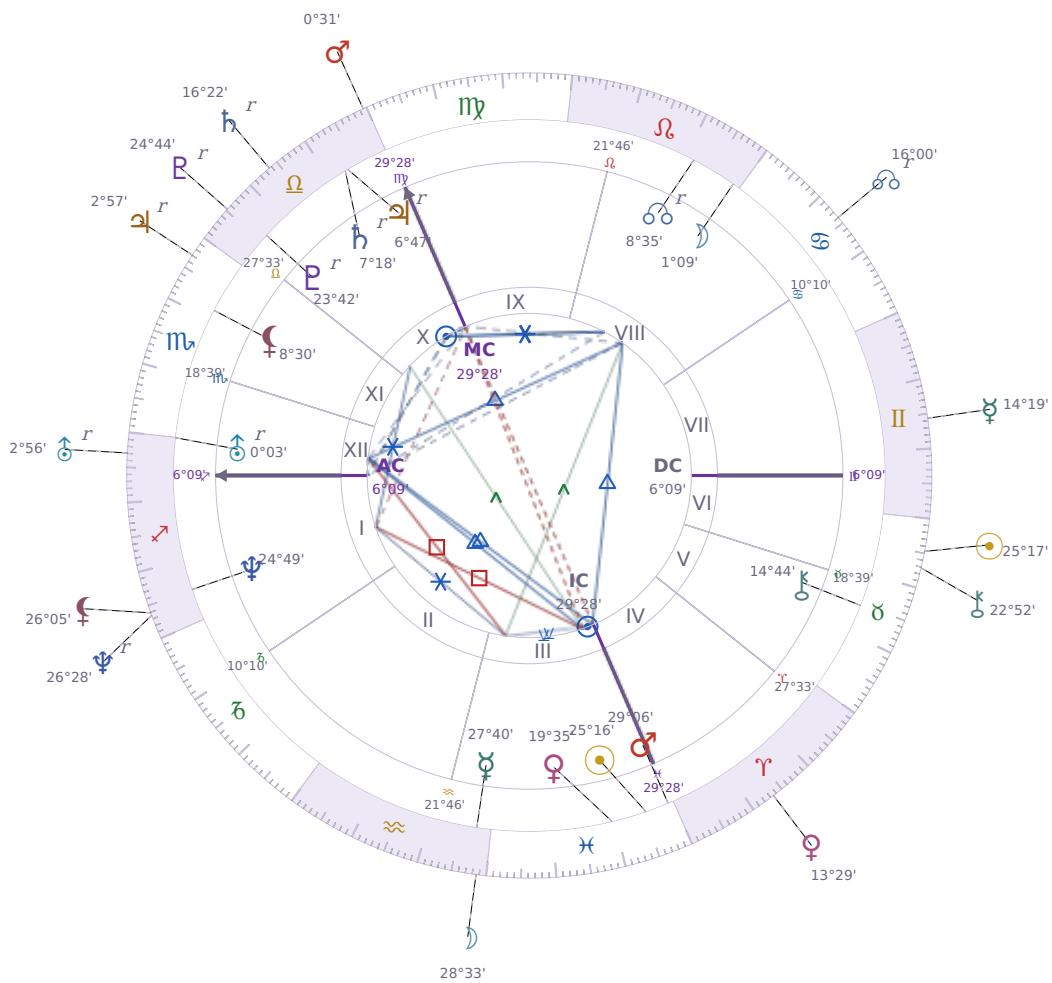

DAILY HOROSCOPE

## Péter Magyar

Hungarian politician

♋ Pisces March 16, 1981 00:08 Budapest

**Sunday, 16 May 1982**