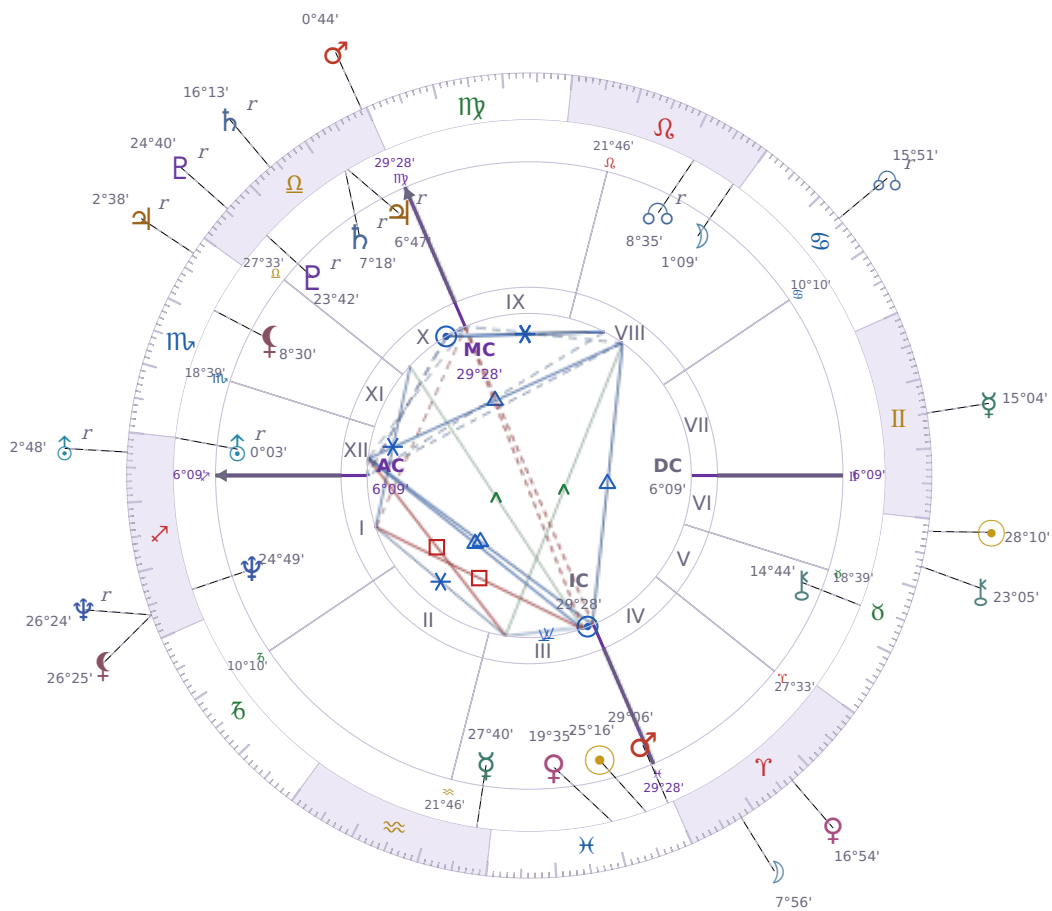

DAILY HOROSCOPE

Péter Magyar

Hungarian politician

♋ Pisces March 16, 1981 00:08 Budapest

Wednesday, 19 May 1982

TRANSITS FOR TODAY

☉ Sun	in ♉ Taurus	28°10'47"
☾ Moon	in ♈ Aries	7°56'19"
☿ Mercury	in ♊ Gemini	15°04'37"
♀ Venus	in ♈ Aries	16°54'57"
♂ Mars	in ♎ Libra	0°44'45"
♃ Jupiter	in ♏ Scorpio Rx	2°38'22"
♄ Saturn	in ♎ Libra Rx	16°13'21"

♅ Uranus	in ♏ Sagittarius Rx	2°48'51"
♆ Neptune	in ♏ Sagittarius Rx	26°24'12"
♇ Pluto	in ♎ Libra Rx	24°40'04"
♁ Chiron	in ♉ Taurus	23°05'09"
♁ NNode	in ♋ Cancer Rx	15°51'00"
♁ Lilith	in ♏ Sagittarius	26°25'40"