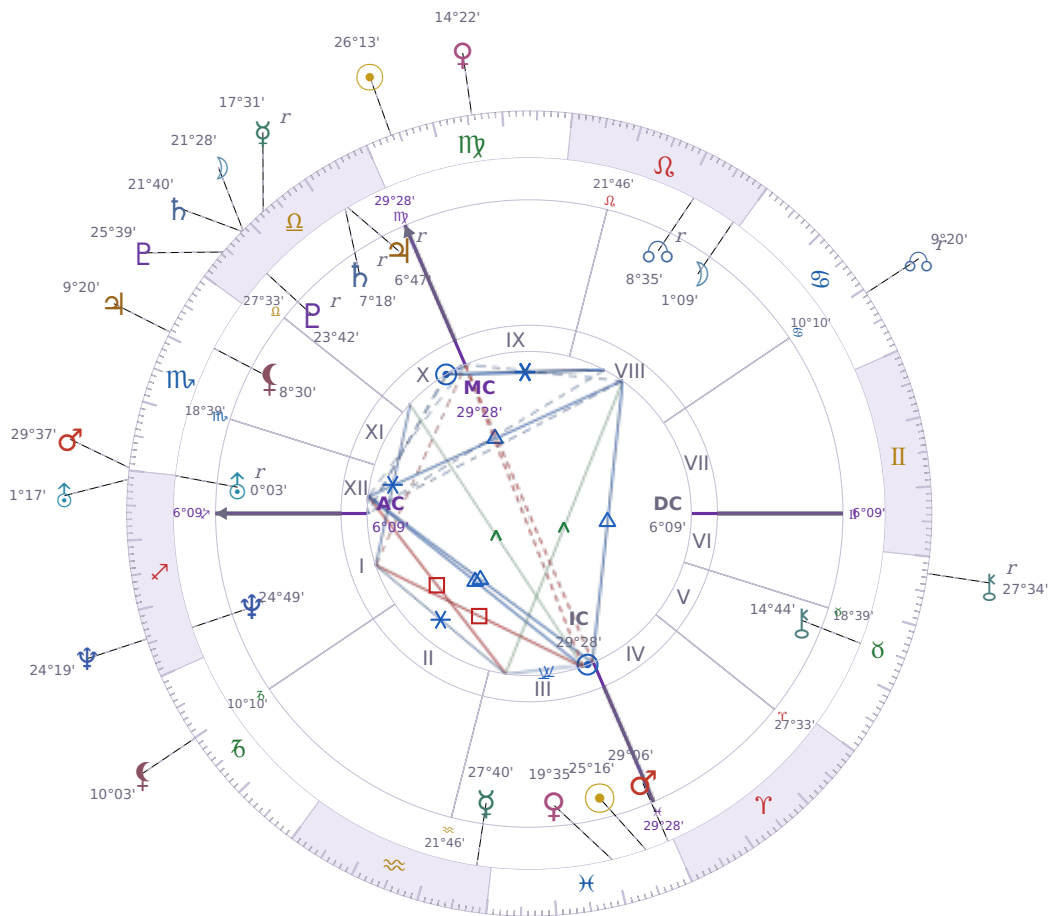

DAILY HOROSCOPE

**Péter Magyar**

Hungarian politician

♋ Pisces March 16, 1981 00:08 Budapest

**Sunday, 19 September 1982**

**TRANSITS FOR TODAY**

☉ Sun	in ♍ Virgo	26°13'10"
☾ Moon	in ♎ Libra	21°28'04"
☿ Mercury	in ♎ Libra Rx	17°31'17"
♀ Venus	in ♍ Virgo	14°22'02"
♂ Mars	in ♏ Scorpio	29°37'16"
♃ Jupiter	in ♏ Scorpio	9°20'57"
♄ Saturn	in ♎ Libra	21°40'11"

♅ Uranus	in ♏ Sagittarius	1°17'31"
♆ Neptune	in ♏ Sagittarius	24°19'26"
♇ Pluto	in ♎ Libra	25°39'17"
♁ Chiron	in ♉ Taurus Rx	27°34'46"
♁ NNode	in ♋ Cancer Rx	9°20'13"
♁ Lilith	in ♑ Capricorn	10°03'18"