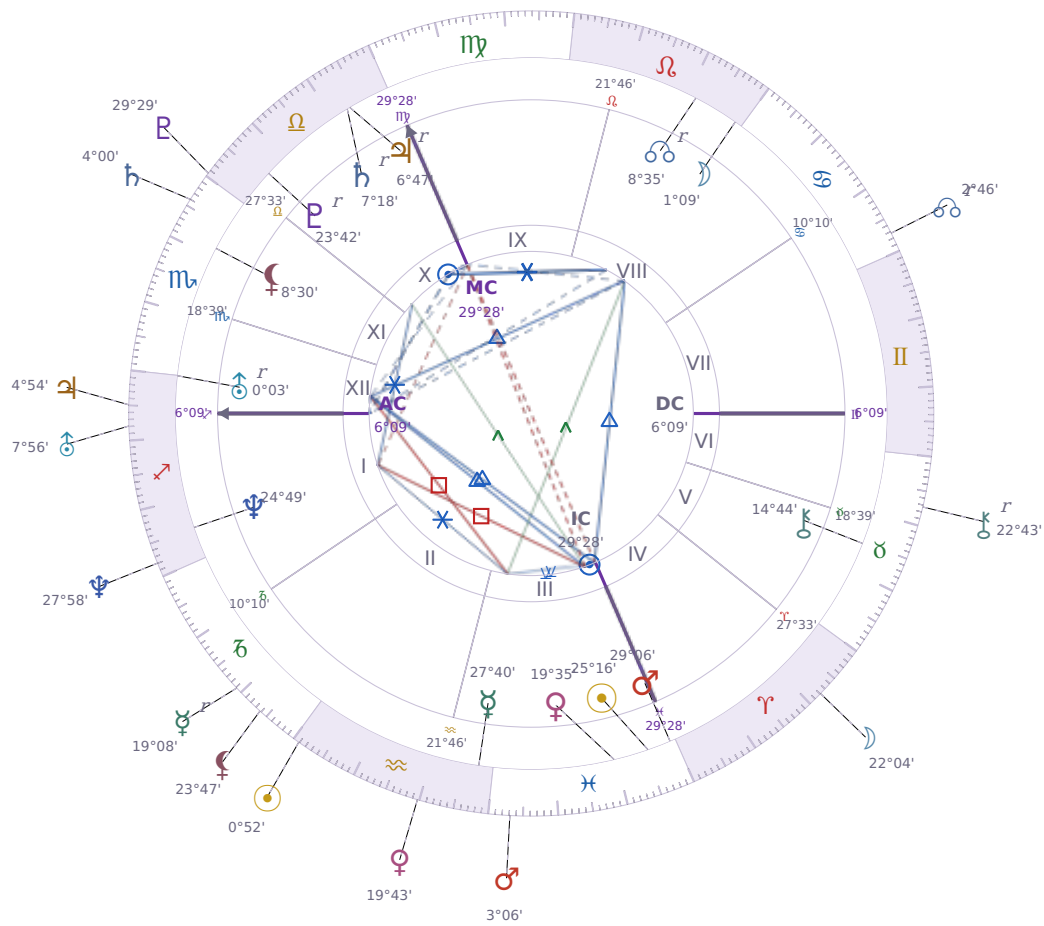

DAILY HOROSCOPE

Péter Magyar

Hungarian politician

♋ Pisces March 16, 1981 00:08 Budapest

Friday, 21 January 1983

TRANSITS FOR TODAY

☉ Sun	in ♒ Aquarius	0°52'43"
☾ Moon	in ♈ Aries	22°04'48"
☿ Mercury	in ♄ Capricorn Rx	19°08'13"
♀ Venus	in ♒ Aquarius	19°43'26"
♂ Mars	in ♋ Pisces	3°06'09"
♃ Jupiter	in ♐ Sagittarius	4°54'30"
♄ Saturn	in ♏ Scorpio	4°00'53"

♅ Uranus	in ♐ Sagittarius	7°56'12"
♆ Neptune	in ♐ Sagittarius	27°58'16"
♇ Pluto	in ♎ Libra	29°29'40"
♁ Chiron	in ♉ Taurus Rx	22°43'18"
♁ NNode	in ♋ Cancer Rx	2°46'15"
♁ Lilith	in ♑ Capricorn	23°47'40"