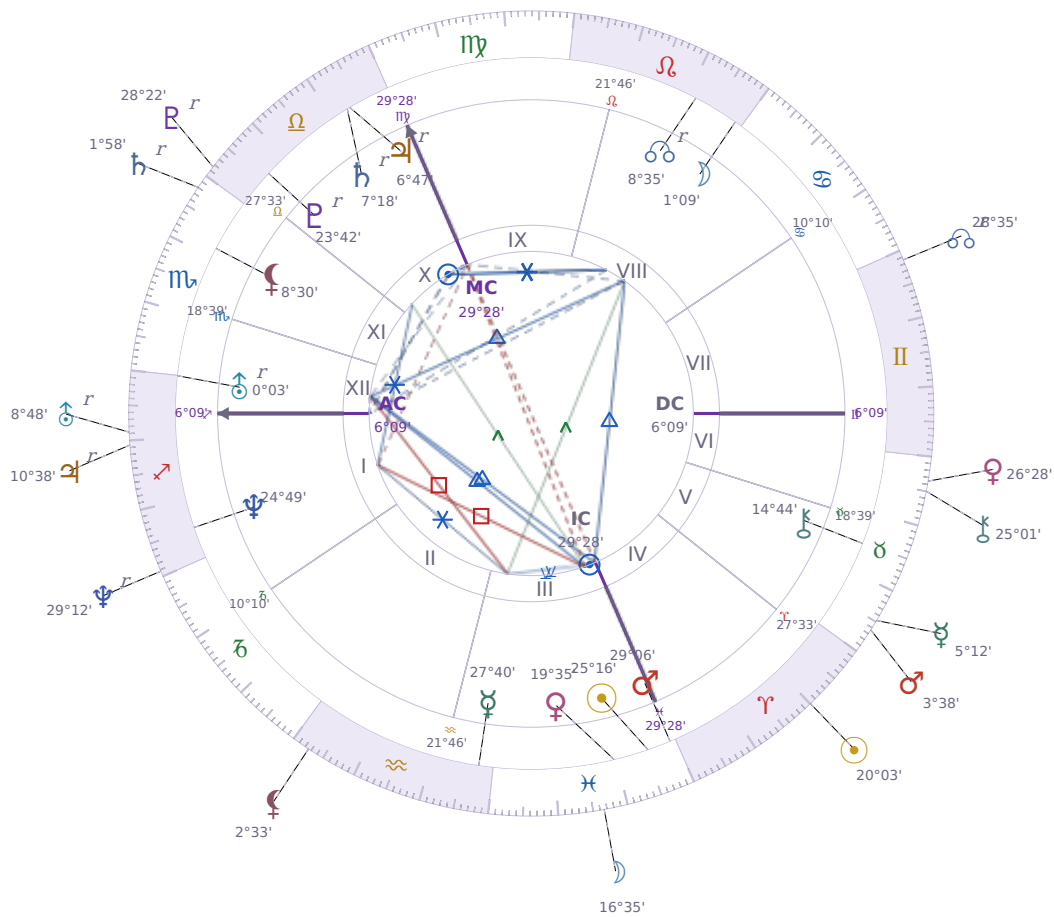

DAILY HOROSCOPE

Péter Magyar

Hungarian politician

♋ Pisces March 16, 1981 00:08 Budapest

Sunday, 10 April 1983

TRANSITS FOR TODAY

☉ Sun	in ♈ Aries	20°03'02"
☾ Moon	in ♋ Pisces	16°35'40"
☿ Mercury	in ♉ Taurus	5°12'32"
♀ Venus	in ♉ Taurus	26°28'57"
♂ Mars	in ♉ Taurus	3°38'34"
♃ Jupiter	in ♐ Sagittarius Rx	10°38'27"
♄ Saturn	in ♏ Scorpio Rx	1°58'36"

♅ Uranus	in ♏ Sagittarius Rx	8°48'03"
♆ Neptune	in ♏ Sagittarius Rx	29°12'31"
♇ Pluto	in ♎ Libra Rx	28°22'40"
♁ Chiron	in ♉ Taurus	25°01'20"
♊ NNode	in ♊ Gemini Rx	28°35'14"
♁ Lilith	in ♒ Aquarius	2°33'55"