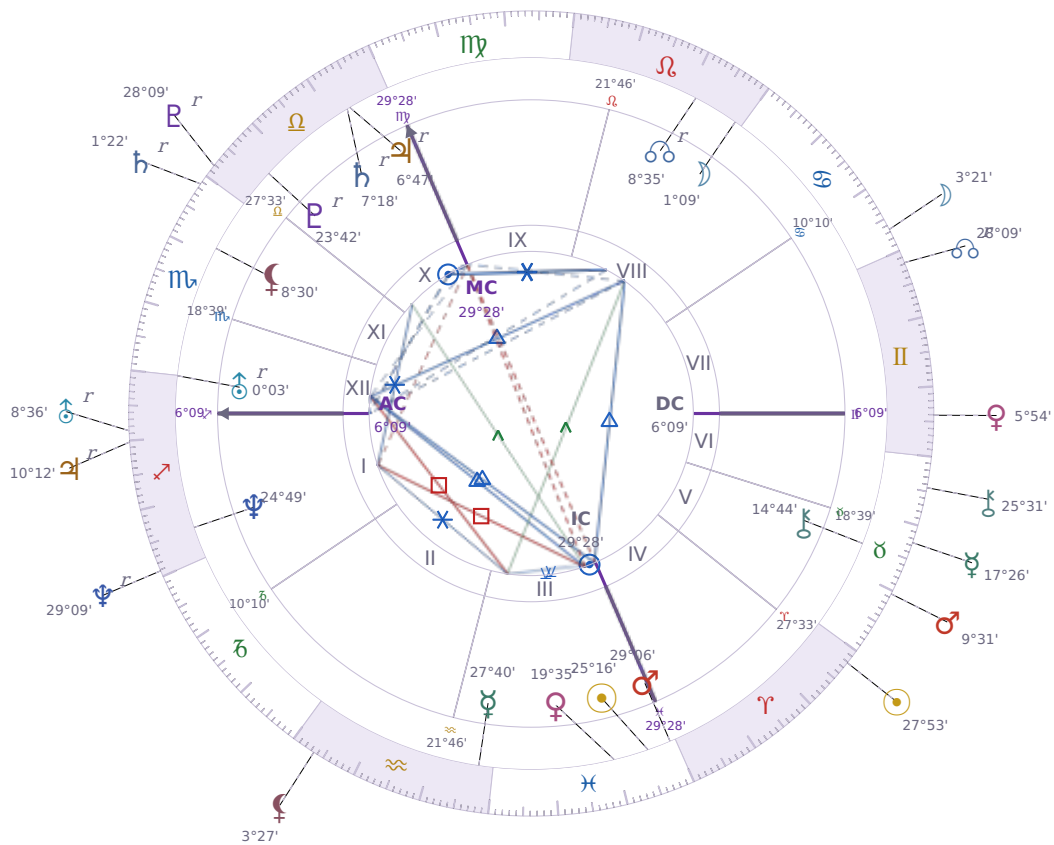

DAILY HOROSCOPE

## Péter Magyar

Hungarian politician

♋ Pisces March 16, 1981 00:08 Budapest

**Monday, 18 April 1983**