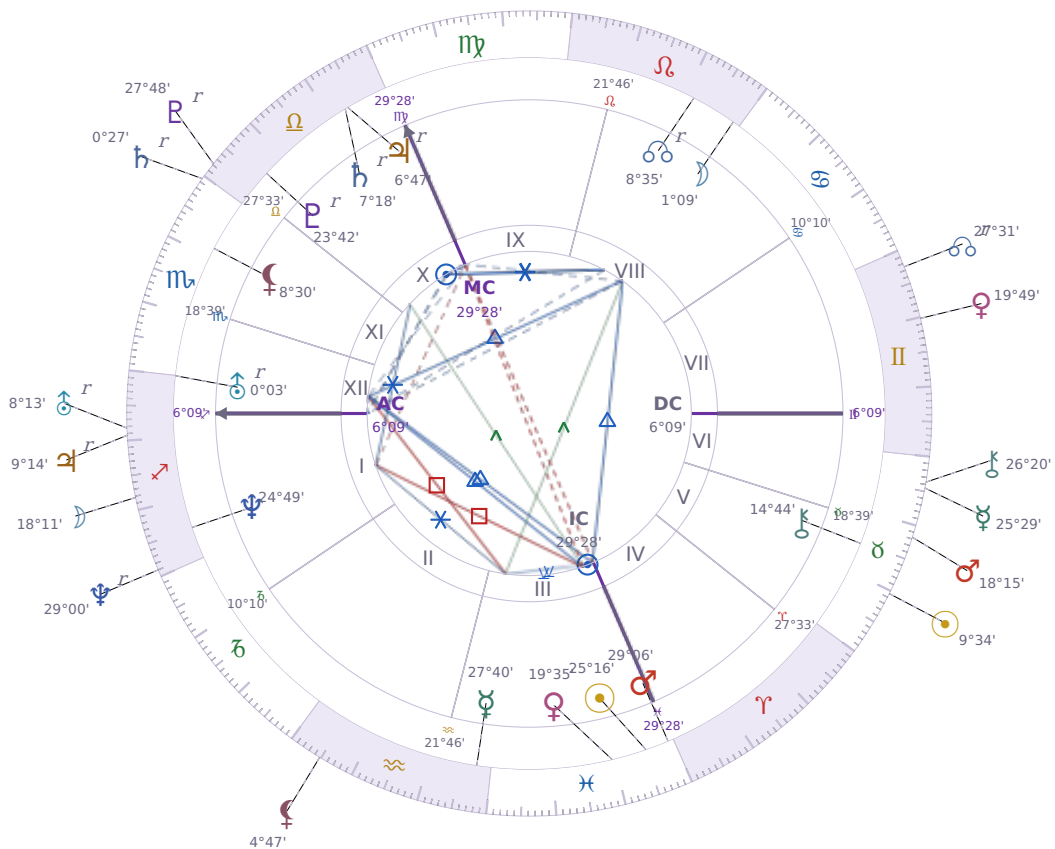

DAILY HOROSCOPE

Péter Magyar

Hungarian politician

♋ Pisces March 16, 1981 00:08 Budapest

Saturday, 30 April 1983

TRANSITS FOR TODAY

☉ Sun	in ♉ Taurus	9°34'42"
☾ Moon	in ♏ Sagittarius	18°11'51"
☿ Mercury	in ♉ Taurus	25°29'11"
♀ Venus	in ♊ Gemini	19°49'10"
♂ Mars	in ♉ Taurus	18°15'36"
♃ Jupiter	in ♏ Sagittarius Rx	9°14'47"
♄ Saturn	in ♏ Scorpio Rx	0°27'50"

♅ Uranus	in ♏ Sagittarius Rx	8°13'30"
♆ Neptune	in ♏ Sagittarius Rx	29°00'18"
♇ Pluto	in ♎ Libra Rx	27°49'00"
♁ Chiron	in ♉ Taurus	26°20'26"
♊ NNode	in ♊ Gemini Rx	27°31'40"
♁ Lilith	in ♒ Aquarius	4°47'20"