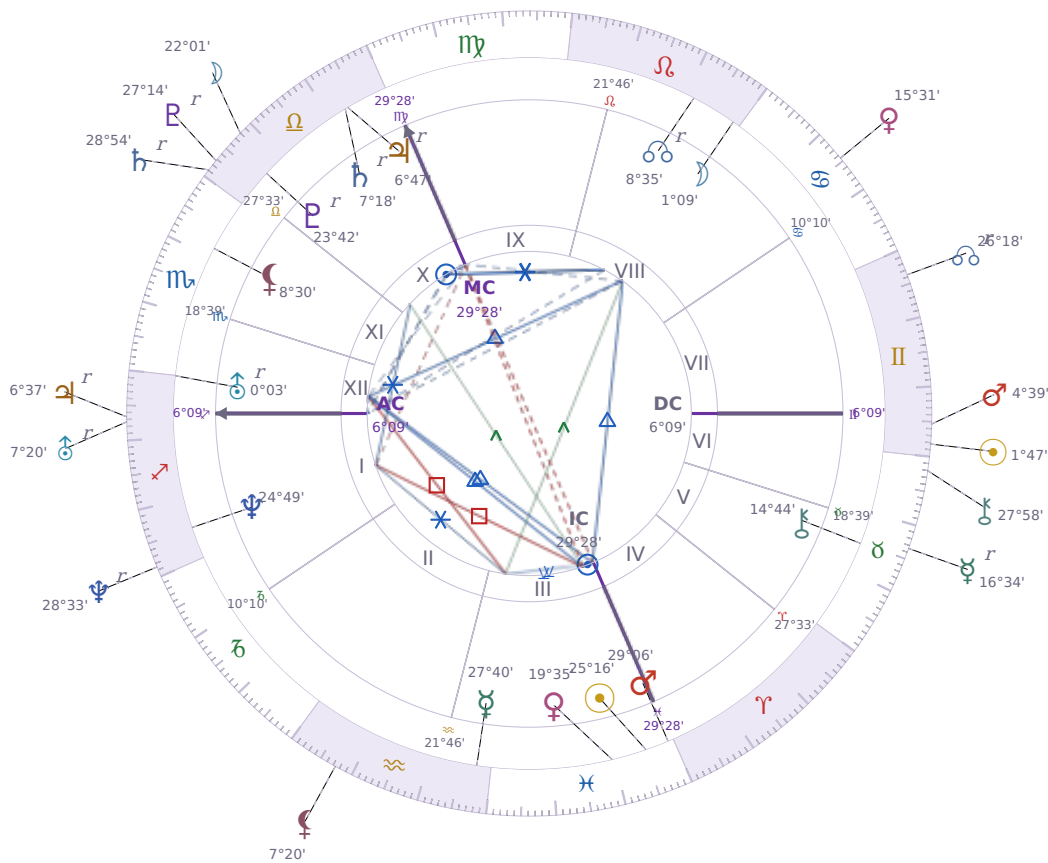

DAILY HOROSCOPE

Péter Magyar

Hungarian politician

♋ Pisces March 16, 1981 00:08 Budapest

Monday, 23 May 1983

TRANSITS FOR TODAY

☉ Sun	in ♊ Gemini	1°47'54"
☾ Moon	in ♎ Libra	22°01'50"
☿ Mercury	in ♉ Taurus Rx	16°34'19"
♀ Venus	in ♋ Cancer	15°31'24"
♂ Mars	in ♊ Gemini	4°39'22"
♃ Jupiter	in ♐ Sagittarius Rx	6°37'18"
♄ Saturn	in ♎ Libra Rx	28°54'29"

♅ Uranus	in ♏ Sagittarius Rx	7°20'18"
♆ Neptune	in ♏ Sagittarius Rx	28°33'28"
♇ Pluto	in ♎ Libra Rx	27°14'20"
♁ Chiron	in ♉ Taurus	27°58'48"
♊ NNode	in ♊ Gemini Rx	26°18'36"
♁ Lilith	in ♒ Aquarius	7°20'54"

★ = natal resonance — this transit echoes your birth chart, amplifying its influence

LUNAR DAY

Moon in ♎ Libra · Day 12 / 30 · Waxing Gibbous

The social atmosphere becomes more diplomatic during this transit, with more care taken to avoid unnecessary friction. Decisions slow down as multiple perspectives get weighed, and outright conflict feels harder to initiate than usual.