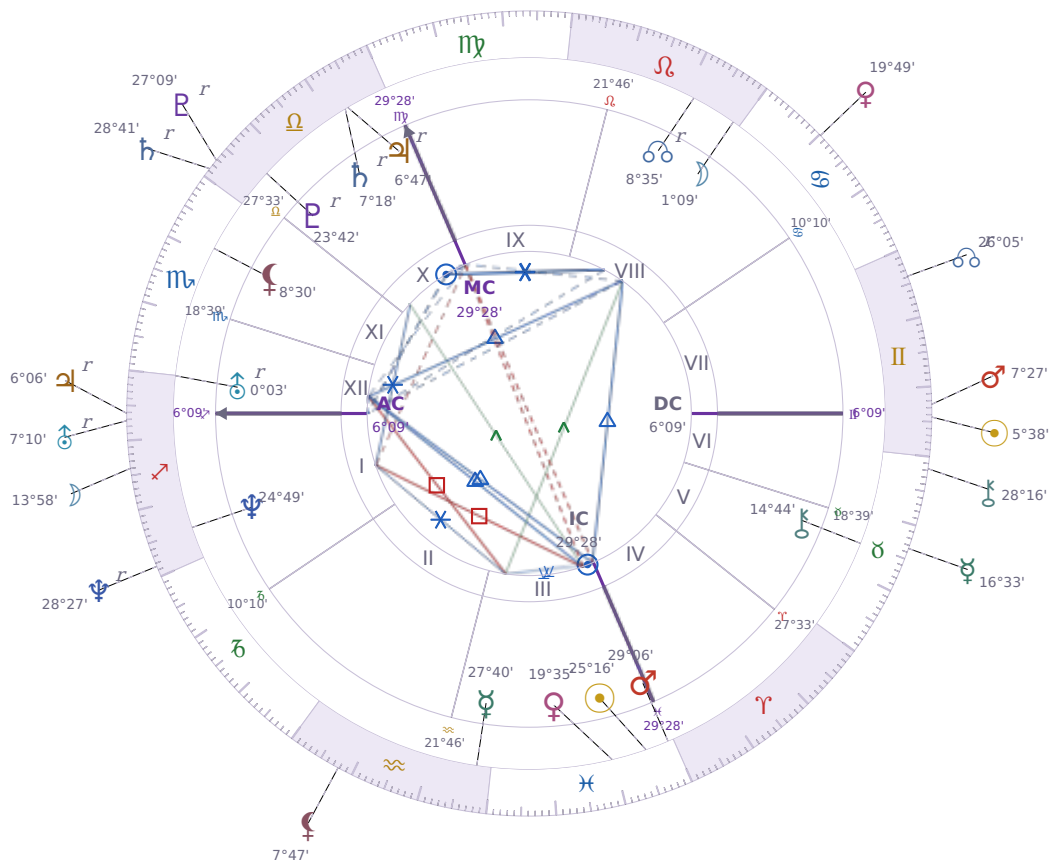

DAILY HOROSCOPE

## Péter Magyar

Hungarian politician

♋ Pisces March 16, 1981 00:08 Budapest

**Friday, 27 May 1983**

### TRANSITS FOR TODAY

☉ Sun	in ♊ Gemini	5°38'22"
☾ Moon	in ♏ Sagittarius	13°58'37"
☿ Mercury	in ♉ Taurus	16°33'51"
♀ Venus	in ♋ Cancer	19°49'10"
♂ Mars	in ♊ Gemini	7°27'44"
♃ Jupiter	in ♏ Sagittarius Rx	6°06'51"
♄ Saturn	in ♎ Libra Rx	28°41'16"