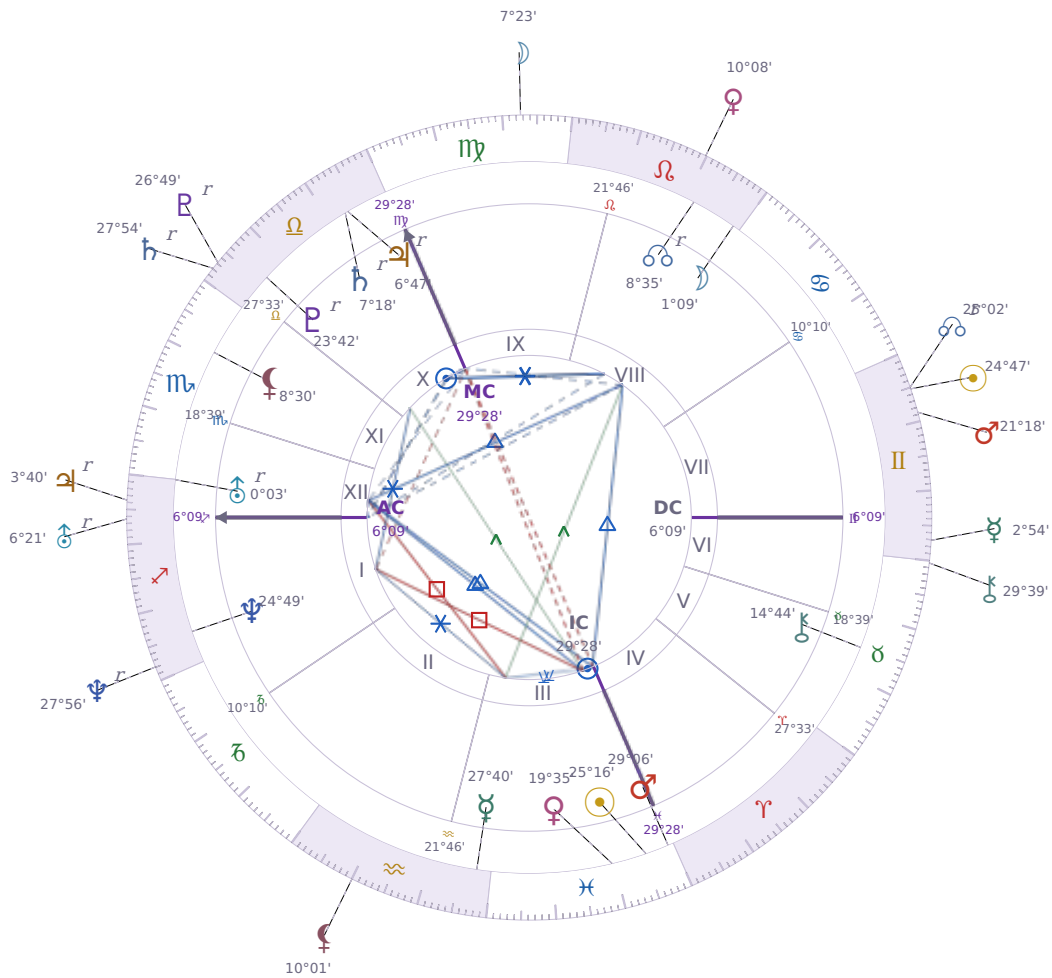

DAILY HOROSCOPE

Péter Magyar

Hungarian politician

♋ Pisces March 16, 1981 00:08 Budapest

Thursday, 16 June 1983

TRANSITS FOR TODAY

☉ Sun	in ♊ Gemini	24°47'05"
☾ Moon	in ♍ Virgo	7°23'42"
☿ Mercury	in ♌ Leo	2°54'16"
♀ Venus	in ♌ Leo	10°08'29"
♂ Mars	in ♊ Gemini	21°18'27"
♃ Jupiter	in ♐ Sagittarius Rx	3°40'14"
♄ Saturn	in ♎ Libra Rx	27°54'21"