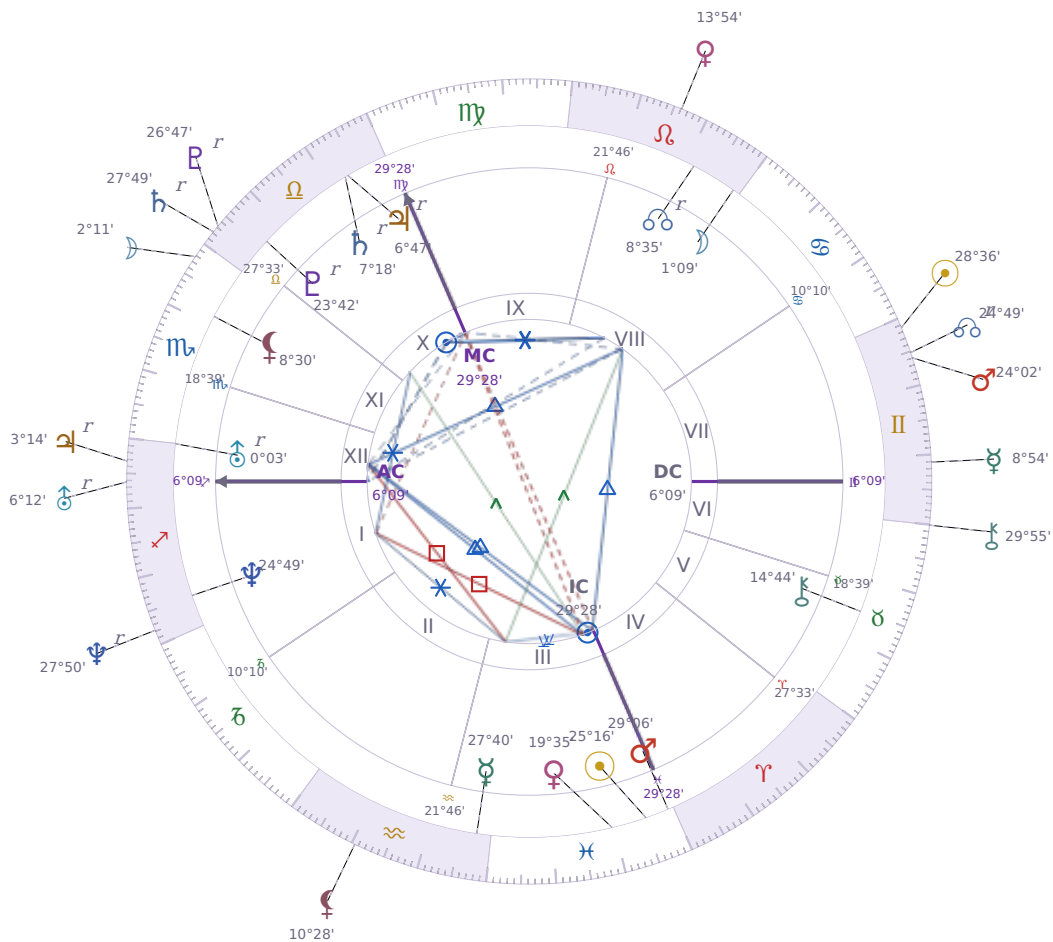

DAILY HOROSCOPE

## Péter Magyar

Hungarian politician

♋ Pisces March 16, 1981 00:08 Budapest

**Monday, 20 June 1983**