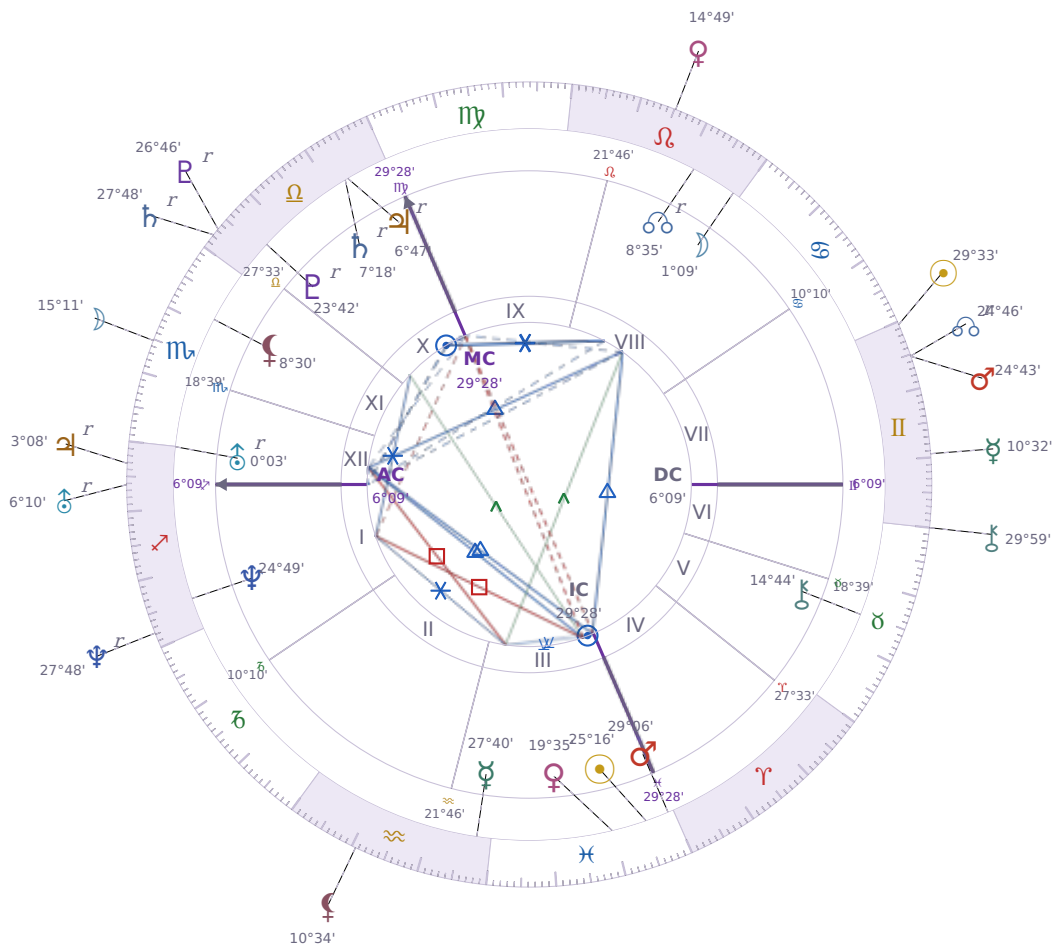

DAILY HOROSCOPE

## Péter Magyar

Hungarian politician

♋ Pisces March 16, 1981 00:08 Budapest

**Tuesday, 21 June 1983**