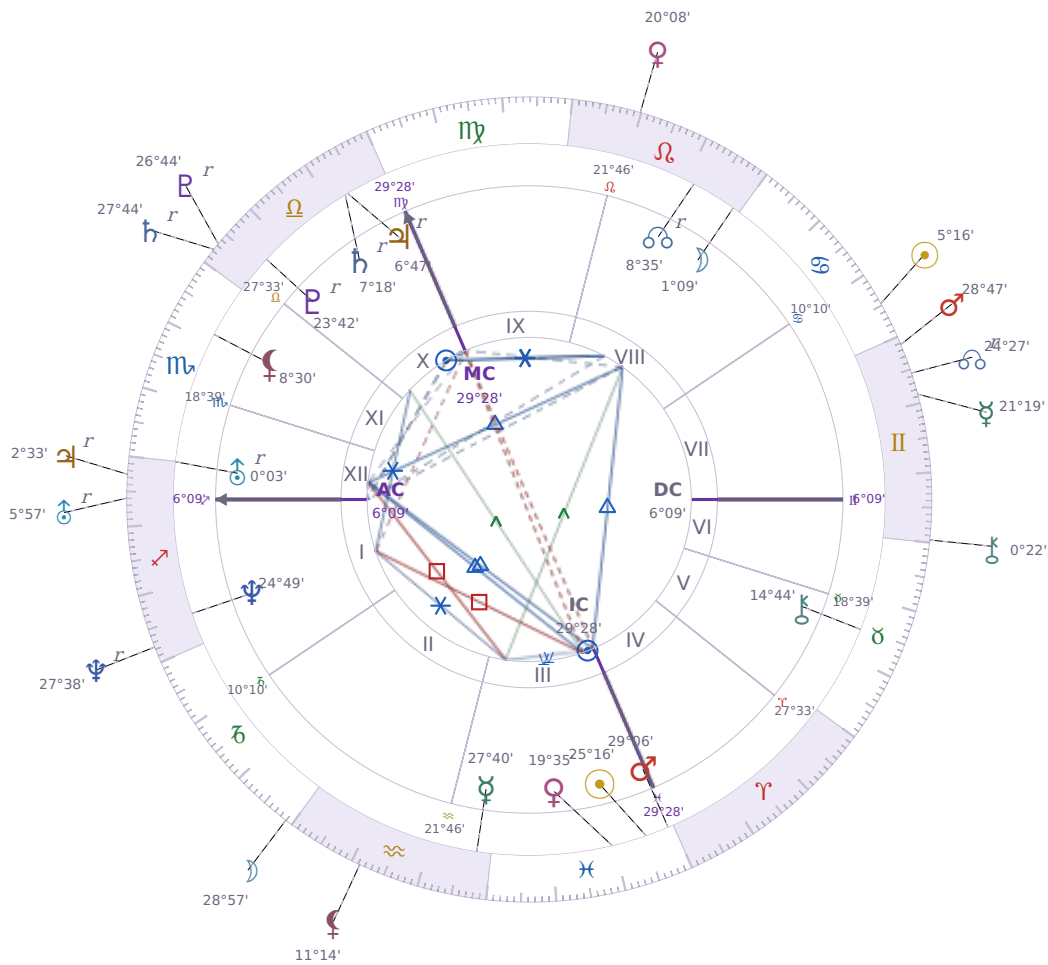

DAILY HOROSCOPE

Péter Magyar

Hungarian politician

♋ Pisces March 16, 1981 00:08 Budapest

Monday, 27 June 1983

TRANSITS FOR TODAY

☉ Sun	in ♋ Cancer	5°16'43"
☾ Moon	in ♑ Capricorn	28°57'20"
☿ Mercury	in ♊ Gemini	21°19'41"
♀ Venus	in ♌ Leo	20°08'13"
♂ Mars	in ♊ Gemini	28°47'32"
♃ Jupiter	in ♐ Sagittarius Rx	2°33'28"
♄ Saturn	in ♎ Libra Rx	27°44'09"

♅ Uranus	in ♏ Sagittarius Rx	5°57'38"
♆ Neptune	in ♏ Sagittarius Rx	27°38'54"
♇ Pluto	in ♎ Libra Rx	26°44'19"
♄ Chiron	in ♊ Gemini	0°22'41"
♁ NNode	in ♊ Gemini Rx	24°27'25"
♁ Lilith	in ♒ Aquarius	11°14'49"

NATAL PLANETS

☉ Sun	in ♋ Pisces	25°16'52"	III
☾ Moon	in ♌ Leo	1°09'49"	VIII
☿ Mercury	in ♒ Aquarius	27°40'15"	III
♀ Venus	in ♋ Pisces	19°35'59"	III
♂ Mars	in ♋ Pisces	29°06'26"	III
♃ Jupiter	in ♎ Libra	6°47'55"	X Rx
♄ Saturn	in ♎ Libra	7°18'13"	X Rx
♅ Uranus	in ♏ Sagittarius	0°03'33"	XII Rx
♆ Neptune	in ♏ Sagittarius	24°49'23"	I
♇ Pluto	in ♎ Libra	23°42'49"	X Rx
♄ Chiron	in ♉ Taurus	14°44'49"	V
♁ North Node	in ♌ Leo	8°35'49"	VIII Rx
♁ Lilith	in ♏ Scorpio	8°30'15"	XI