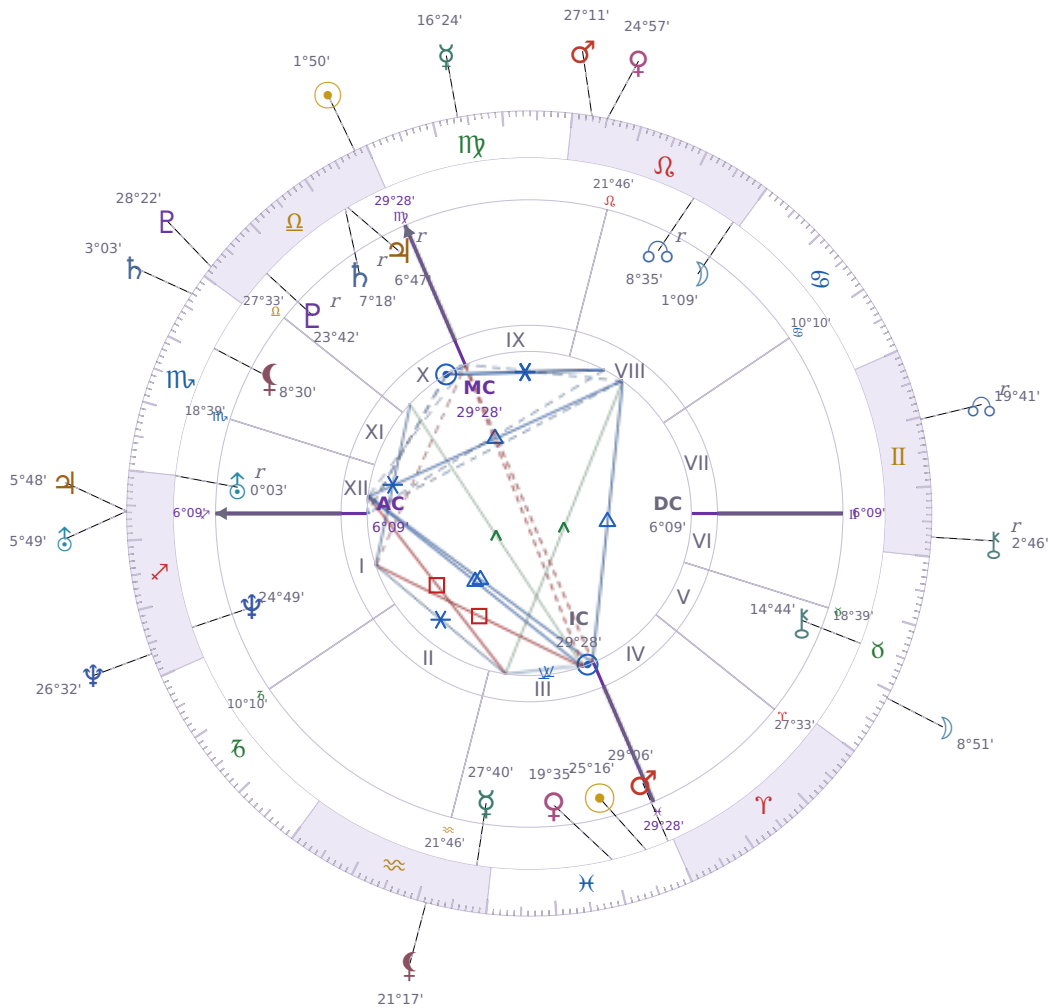

DAILY HOROSCOPE

Péter Magyar

Hungarian politician

♋ Pisces March 16, 1981 00:08 Budapest

Sunday, 25 September 1983

TRANSITS FOR TODAY

☉ Sun	in ♎ Libra	1°50'53"
☾ Moon	in ♉ Taurus	8°51'23"
☿ Mercury	in ♍ Virgo	16°24'51"
♀ Venus	in ♌ Leo	24°57'24"
♂ Mars	in ♌ Leo	27°11'28"
♃ Jupiter	in ♐ Sagittarius	5°48'46"
♄ Saturn	in ♏ Scorpio	3°03'50"

♅ Uranus	in ♏ Sagittarius	5°49'19"
♆ Neptune	in ♏ Sagittarius	26°32'35"
♇ Pluto	in ♎ Libra	28°22'00"
♁ Chiron	in ♊ Gemini Rx	2°46'49"
♁ NNode	in ♊ Gemini Rx	19°41'28"
♁ Lilith	in ♒ Aquarius	21°17'30"

NATAL PLANETS