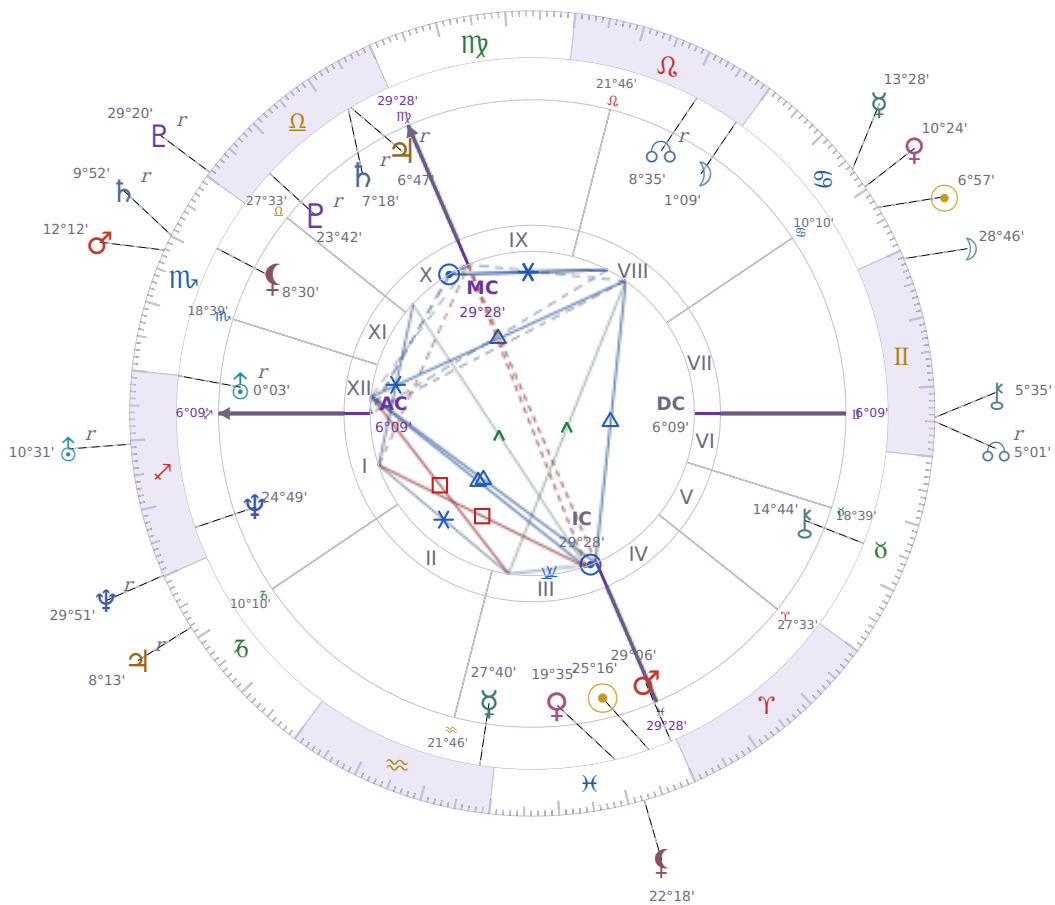

DAILY HOROSCOPE

## Péter Magyar

Hungarian politician

♋ Pisces March 16, 1981 00:08 Budapest

**Thursday, 28 June 1984**