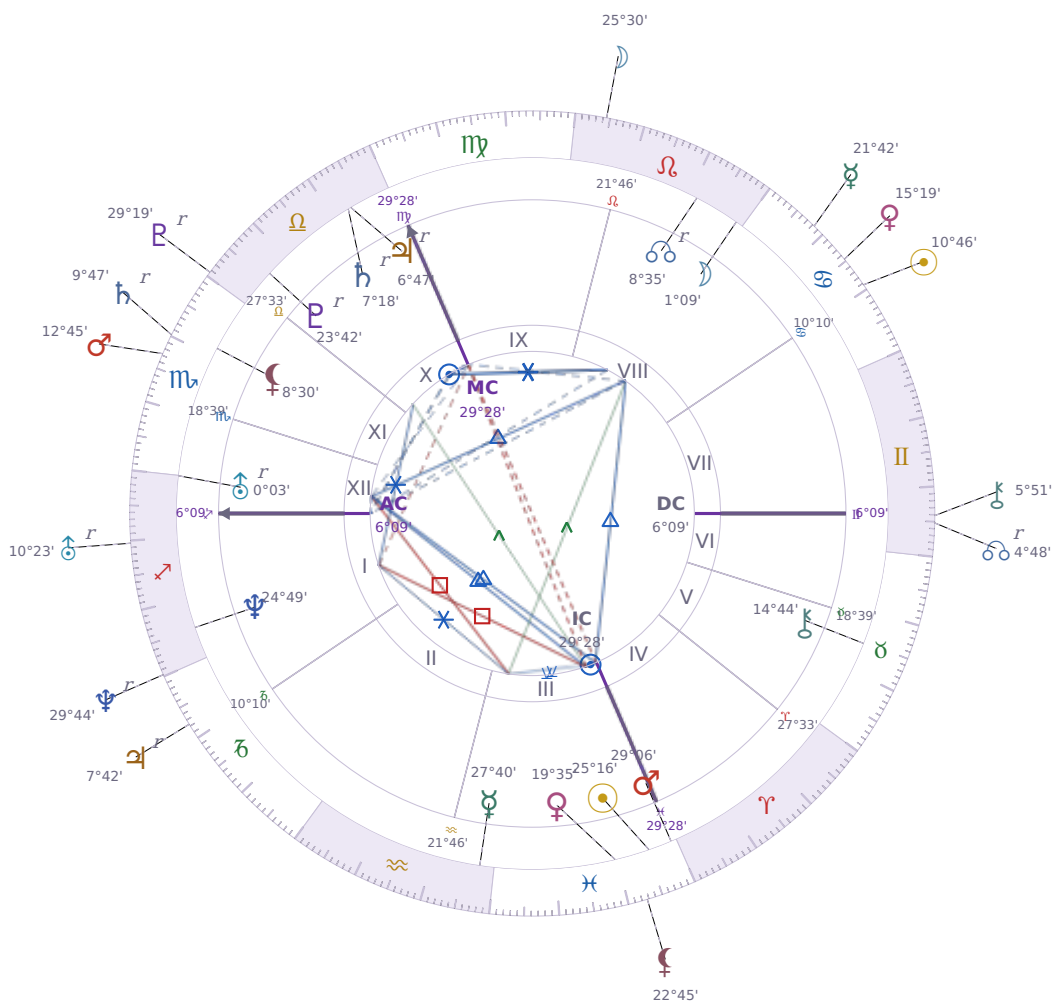

DAILY HOROSCOPE

Péter Magyar

Hungarian politician

♋ Pisces March 16, 1981 00:08 Budapest

Monday, 2 July 1984

TRANSITS FOR TODAY

☉ Sun	in ♋ Cancer	10°46'11"
☾ Moon	in ♌ Leo	25°30'12"
☿ Mercury	in ♋ Cancer	21°42'18"
♀ Venus	in ♋ Cancer	15°19'19"
♂ Mars	in ♏ Scorpio	12°45'32"
♃ Jupiter	in ♐ Capricorn Rx	7°42'48"
♄ Saturn	in ♏ Scorpio Rx	9°47'42"

♅ Uranus	in ♐ Sagittarius Rx	10°23'00"
♆ Neptune	in ♐ Sagittarius Rx	29°44'50"
♇ Pluto	in ♎ Libra Rx	29°19'41"
♁ Chiron	in ♊ Gemini	5°51'26"
♊ NNode	in ♊ Gemini Rx	4°48'42"
♁ Lilith	in ♋ Pisces	22°45'41"