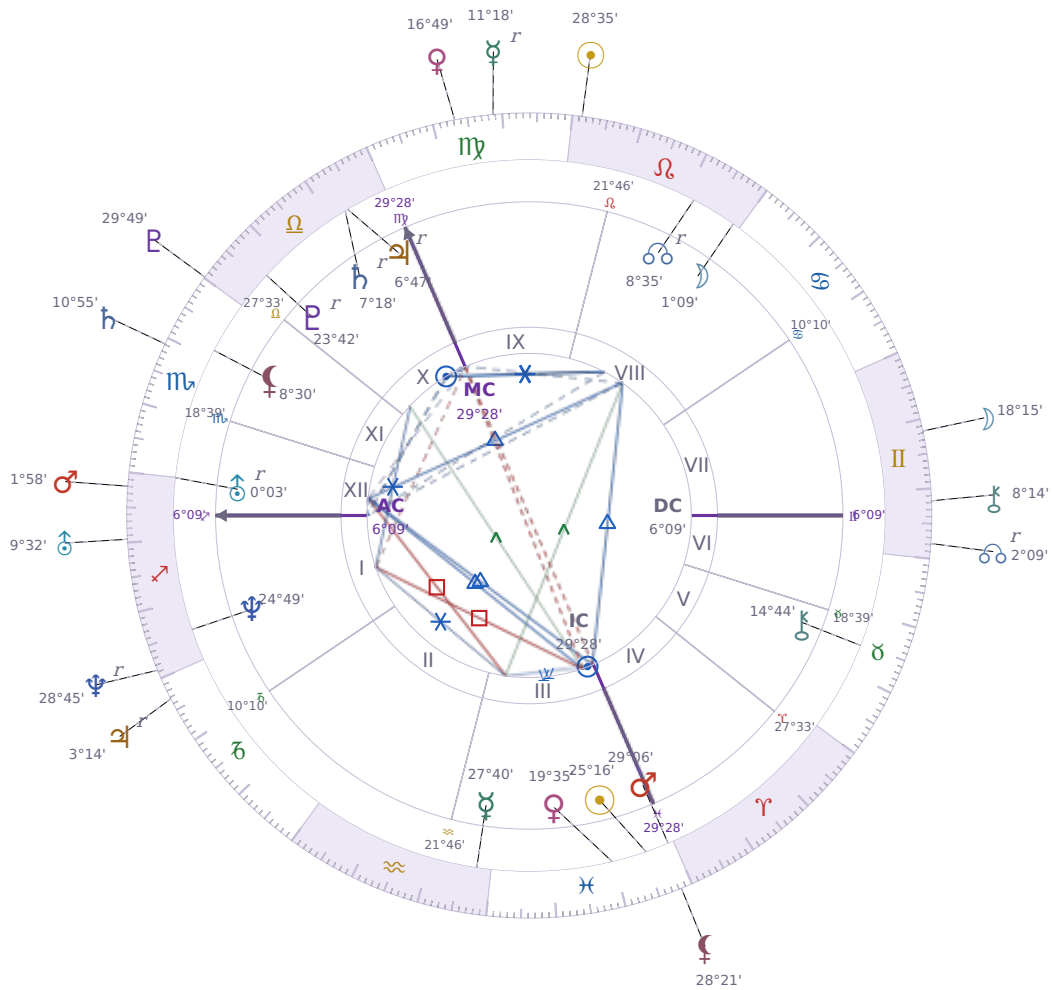

DAILY HOROSCOPE

Péter Magyar

Hungarian politician

♋ Pisces March 16, 1981 00:08 Budapest

Tuesday, 21 August 1984

TRANSITS FOR TODAY

☉ Sun	in ♌ Leo	28°35'40"
☾ Moon	in ♊ Gemini	18°15'49"
☿ Mercury	in ♍ Virgo Rx	11°18'54"
♀ Venus	in ♍ Virgo	16°49'43"
♂ Mars	in ♐ Sagittarius	1°58'18"
♃ Jupiter	in ♑ Capricorn Rx	3°14'23"
♄ Saturn	in ♏ Scorpio	10°55'28"

♅ Uranus	in ♏ Sagittarius	9°32'14"
♆ Neptune	in ♏ Sagittarius Rx	28°45'16"
♇ Pluto	in ♎ Libra	29°49'58"
♁ Chiron	in ♊ Gemini	8°14'33"
♊ NNode	in ♊ Gemini Rx	2°09'51"
♁ Lilith	in ♋ Pisces	28°21'20"

NATAL PLANETS